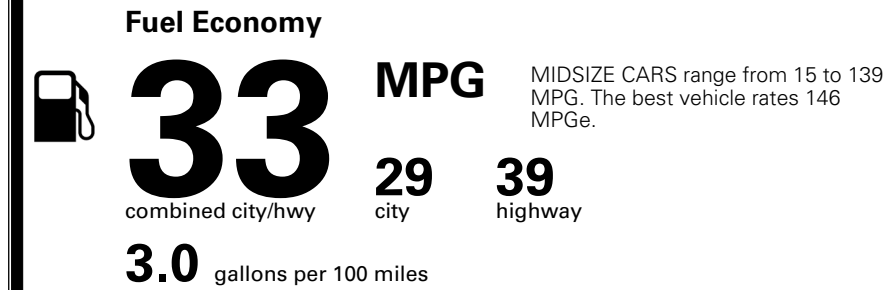

MANUFACTURER'S SUGGESTED RETAIL PRICE ▶ $ 23,390.00

COMPARE LXS FEATURES
Added to/in place of standard LX features
- 16" Alloy Wheels
- Drive Mode Select
- Blind-Spot Collision-Avoidance Assist
- Rear Cross-Traffic Collision-Avoidance Assist
- Safe Exit Warning
- 60/40 Split-Folding Rear Seats

ADDITIONAL INSTALLED EQUIPMENT:
(In addition to or in place of standard features)

Included
Included
Included
Included
Included
Included

MSRP INCLUDING OPTIONS $ 23,390.00
INLAND FREIGHT AND HANDLING $ 1,245.00
TOTAL MANUFACTURER'S SUGGESTED RETAIL PRICE ▶ $ 24,635.00

TOTAL ADDITIONAL WEIGHT:

*Additional terms and conditions apply.
**Kia Connect may be currently unavailable for some Model Year 2022 and newer vehicles sold or purchased in Massachusetts; please see owners.kia.com for more information.
NOTE: When you purchase this vehicle, Kia America, Inc. collects personal information you provide to the dealership. For information on our collection and use of personal information and your rights, please see our Privacy Policy on www.kia.com.

EPA DOT Fuel Economy and Environment

Gasoline Vehicle

You save $1,000
in fuel costs over 5 years compared to the average new vehicle.

Annual fuel cost $1,500