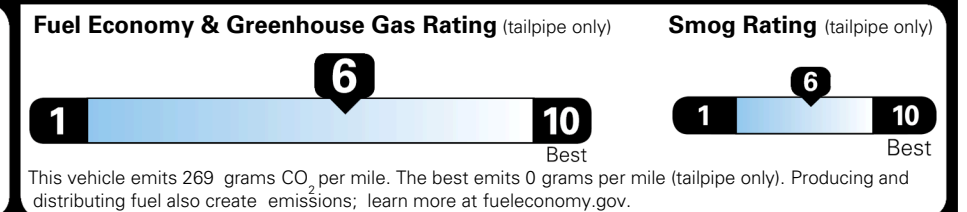

EPA DOT Fuel Economy and Environment

Gasoline Vehicle

You save \$1,000
 in fuel costs over 5 years compared to the average new vehicle.

Annual fuel cost \$1,500

Actual results will vary for many reasons, including driving conditions and how you drive and maintain your vehicle. The average new vehicle gets 29 MPG and costs \$8,500 to fuel over 5 years. Cost estimates are based on 15,000 miles per year at \$ 3.30 per gallon. MPGe is miles per gasoline gallon equivalent. Vehicle emissions are a significant cause of climate change and smog.