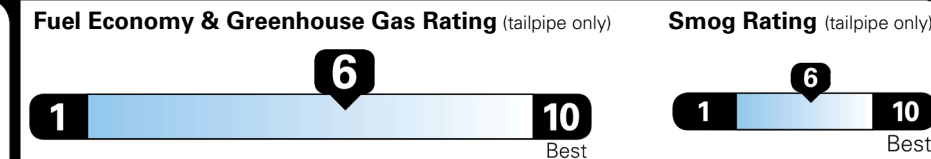

TOTAL ADDITIONAL WEIGHT:

EPA DOT Fuel Economy and Environment

Gasoline Vehicle

You save \$1,000
 in fuel costs over 5 years compared to the average new vehicle.

Annual fuel cost \$1,500

This vehicle emits 269 grams CO₂ per mile. The best emits 0 grams per mile (tailpipe only). Producing and distributing fuel also create emissions; learn more at fueleconomy.gov.