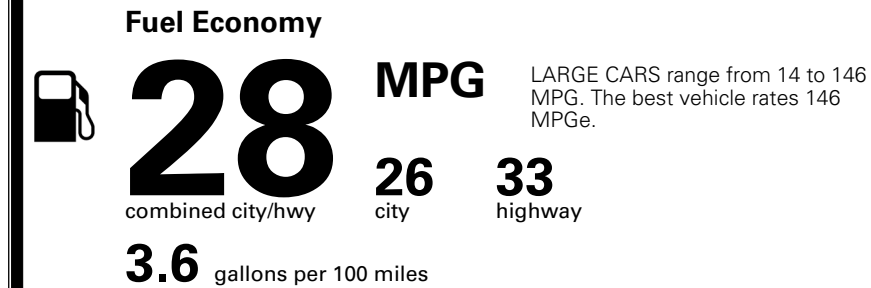

\$2,300.00

MSRP INCLUDING OPTIONS

\$ 31,190.00

INLAND FREIGHT AND HANDLING

\$ 1,245.00

TOTAL MANUFACTURER'S SUGGESTED RETAIL PRICE ▶

\$ 32,435.00

TOTAL ADDITIONAL WEIGHT:

EPA DOT Fuel Economy and Environment

Gasoline Vehicle

You spend \$250 more in fuel costs over 5 years
 compared to the average new vehicle.

Annual fuel cost \$1,750

Actual results will vary for many reasons, including driving conditions and how you drive and maintain your vehicle. The average new vehicle gets 29 MPG and costs \$8,500 to fuel over 5 years. Cost estimates are based on 15,000 miles per year at \$ 3.30 per gallon. MPGe is miles per gasoline gallon equivalent. Vehicle emissions are a significant cause of climate change and smog.