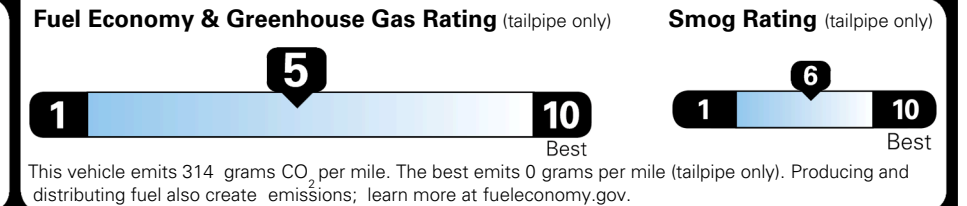

\$2,300.00

MSRP INCLUDING OPTIONS

\$ 31,190.00

INLAND FREIGHT AND HANDLING

\$ 1,245.00

TOTAL MANUFACTURER'S SUGGESTED RETAIL PRICE ▶

\$ 32,435.00

TOTAL ADDITIONAL WEIGHT:

EPA DOT Fuel Economy and Environment

Gasoline Vehicle

You spend \$250 more in fuel costs over 5 years
 compared to the average new vehicle.

Annual fuel cost \$1,750

Actual results will vary for many reasons, including driving conditions and how you drive and maintain your vehicle. The average new vehicle gets 29 MPG and costs \$8,500 to fuel over 5 years. Cost estimates are based on 15,000 miles per year at \$ 3.30 per gallon. MPGe is miles per gasoline gallon equivalent. Vehicle emissions are a significant cause of climate change and smog.