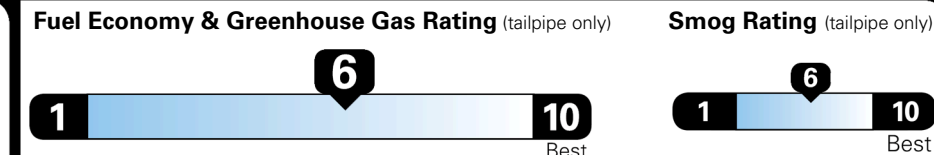

MIDSIZE CARS range from 15 to 139 MPG. The best vehicle rates 146 MPGe.

You save $1,000
in fuel costs over 5 years compared to the average new vehicle.

Annual fuel cost $1,500