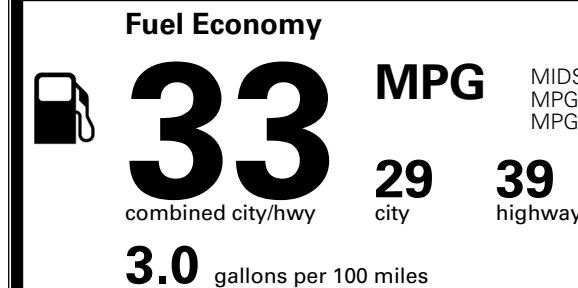

EXTERIOR

17" Alloy Wheels
LED Reflector Headlights w/Auto-On/Off & Amber LED DRLs
LED Tail Lights
Power Adjustable Heated Outside Mirrors
Compact Spare Tire

WARRANTY

10 Year/100,000 Mile Limited Powertrain Warranty
5 Year/60,000 Mile Limited Basic Warranty
5 Year/60,000 Mile Roadside Assistance

MANUFACTURER'S SUGGESTED RETAIL PRICE ▶

$ 25,490.00

COMPARE GT-LINE FEATURES

Added to/in place of standard EX features
- 18" Alloy Wheels
- Sport-Tuned Multi-Link Rear Suspension
- GT-Line Styling w/Gloss Black Exterior Accents
- Outside Mirror LED Turn Signal Indicators
- GT-Line Sport Steering Wheel w/Paddle Shifters
- Power Driver's Seat w/ Power Lumbar

Included
Included
Included
Included
Included
Included

ADDITIONAL INSTALLED EQUIPMENT:

(In addition to or in place of standard features)
GT-Line Red Interior Color Package
GT-Line Sunroof Package
- Power Sunroof w/ Sunshade

$295.00
$900.00

MSRP INCLUDING OPTIONS

$ 26,685.00

INLAND FREIGHT AND HANDLING

$ 1,245.00

TOTAL MANUFACTURER'S SUGGESTED RETAIL PRICE ▶

$ 27,930.00

EPA DOT Fuel Economy and Environment

Gasoline Vehicle