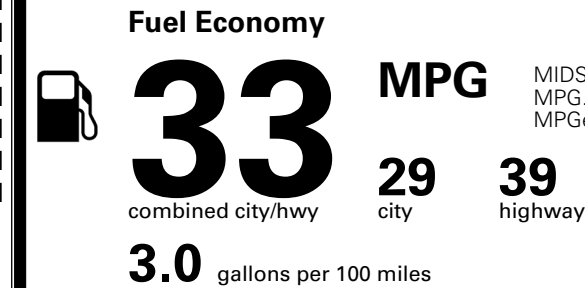

EPA DOT Fuel Economy and Environment

Gasoline Vehicle

MIDSIZE CARS range from 15 to 139 MPG. The best vehicle rates 146 MPGe.

You save $1,000
in fuel costs over 5 years compared to the average new vehicle.

Annual fuel cost
$1,500