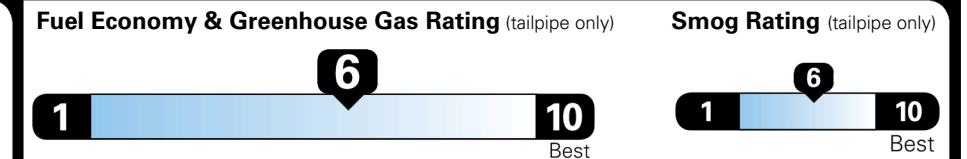

This vehicle emits 269 grams CO₂ per mile. The best emits 0 grams per mile (tailpipe only). Producing and distributing fuel also create emissions; learn more at fueleconomy.gov.

Actual results will vary for many reasons, including driving conditions and how you drive and maintain your vehicle. The average new vehicle gets 29 MPG and costs $8,500 to fuel over 5 years. Cost estimates are based on 15,000 miles per year at $ 3.30 per gallon. MPGe is miles per gasoline gallon equivalent. Vehicle emissions are a significant cause of climate change and smog.

fueleconomy.gov

Calculate personalized estimates and compare vehicles

GOVERNMENT 5-STAR SAFETY RATINGS

Overall Vehicle Score ★ ★ ★ ★ ★

Based on the combined rating of frontal, side and rollover. Should ONLY be compared to other vehicles of similar size and weight.

Frontal Driver ★ ★ ★ ★ ★

Crash Passenger ★ ★ ★ ★ ★

Based on the risk of injury in a frontal impact. Should ONLY be compared to other vehicles of similar size and weight.

Side Front seat ★ ★ ★ ★ ★

Crash Rear seat ★ ★ ★ ★ ★

Star ratings based on the risk of injury in a side impact.

Rollover ★ ★ ★ ★ ★

Star ratings based on the risk of rollover in a single-vehicle crash.

Star ratings range from 1 to 5 stars (★★★★★) with 5 being the highest.

Source: National Highway Traffic Safety Administration (NHTSA).

www.safercar.gov or 1-888-327-4236

Manufacturer's suggested retail price includes Manufacturer's recommended pre-delivery service. License and title fees, state and local taxes and other dealer installed options and accessories are not included in the manufacturer's suggested retail price.

PARTS CONTENT INFORMATION

FOR VEHICLES IN THIS CAR LINE U.S./CANADIAN PARTS CONTENT: 20 %

MAJOR SOURCES OF FOREIGN PARTS:
MEXICO: 45%
KOREA: 30%

NOTE: PARTS CONTENT DOES NOT INCLUDE FINAL ASSEMBLY, DISTRIBUTION, OR OTHER NON-PARTS COSTS.

FOR THIS VEHICLE FINAL ASSEMBLY POINT:
PESQUERIA, NL, MEXICO

COUNTRY OF ORIGIN
ENGINE (MOTOR):

USA

TRANSMISSION:
MEXICO