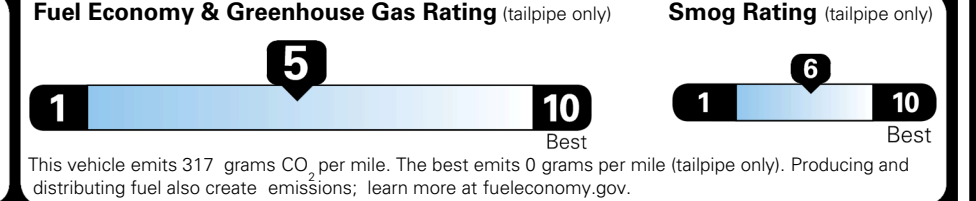

Actual results will vary for many reasons, including driving conditions and how you drive and maintain your vehicle. The average new vehicle gets 29 MPG and costs $8,500 to fuel over 5 years. Cost estimates are based on 15,000 miles per year at $ 3.30 per gallon. MPGe is miles per gasoline gallon equivalent. Vehicle emissions are a significant cause of climate change and smog.

fueleconomy.gov
Calculate personalized estimates and compare vehicles

Smartphone QR Code