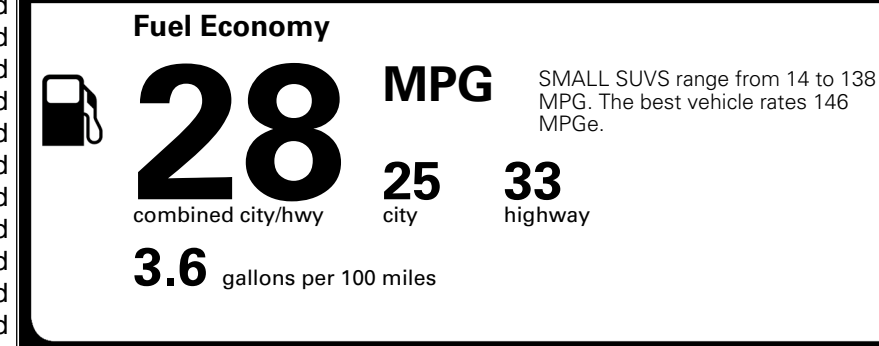

EPA DOT Fuel Economy and Environment

Gasoline Vehicle

You spend \$250 more in fuel costs over 5 years compared to the average new vehicle.

Annual fuel cost \$1,750

Actual results will vary for many reasons, including driving conditions and how you drive and maintain your vehicle. The average new vehicle gets 29 MPG and costs \$8,500 to fuel over 5 years. Cost estimates are based on 15,000 miles per year at \$ 3.30 per gallon. MPGe is miles per gasoline gallon equivalent. Vehicle emissions are a significant cause of climate change and smog.