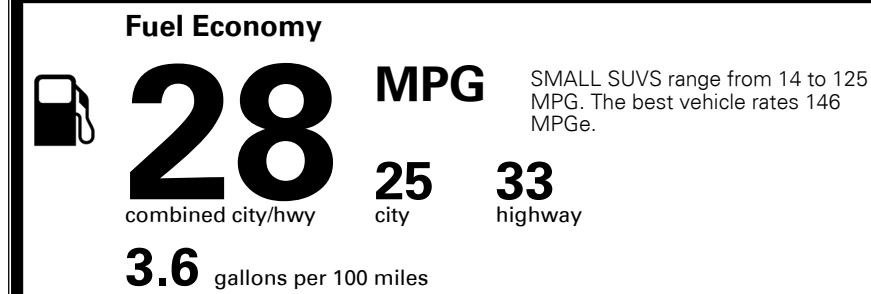

EPA DOT Fuel Economy and Environment

Gasoline Vehicle

You spend $250 more in fuel costs over 5 years compared to the average new vehicle.

Annual fuel cost $1,750

Fuel Economy & Greenhouse Gas Rating (tailpipe only)

Smog Rating (tailpipe only)

This vehicle emits 317 grams CO₂ per mile. The best emits 0 grams per mile (tailpipe only). Producing and distributing fuel also create emissions; learn more at fueleconomy.gov.

Actual results will vary for many reasons, including driving conditions and how you drive and maintain your vehicle. The average new vehicle gets 29 MPG and costs $8,500 to fuel over 5 years. Cost estimates are based on 15,000 miles per year at $ 3.30 per gallon. MPGe is miles per gasoline gallon equivalent. Vehicle emissions are a significant cause of climate change and smog.

fueleconomy.gov

Calculate personalized estimates and compare vehicles

GOVERNMENT 5-STAR SAFETY RATINGS

Overall Vehicle Score ★★★★★

Based on the combined rating of frontal, side and rollover. Should ONLY be compared to other vehicles of similar size and weight.

Frontal Crash Driver ★★★★★

Frontal Crash Passenger ★★★★★

Based on the risk of injury in a frontal impact. Should ONLY be compared to other vehicles of similar size and weight.

Side Crash Front seat ★★★★★

Side Crash Rear seat ★★★★★

Star ratings based on the risk of injury in a side impact.

Rollover ★★★★★

Star ratings based on the risk of rollover in a single-vehicle crash.

Star ratings range from 1 to 5 stars (★★★★★) with 5 being the highest.

Source: National Highway Traffic Safety Administration (NHTSA).

www.safercar.gov or 1-888-327-4236

Manufacturer's suggested retail price includes Manufacturer's recommended pre-delivery service. License and title fees, state and local taxes and other dealer installed options and accessories are not included in the manufacturer's suggested retail price.

PARTS CONTENT INFORMATION

FOR VEHICLES IN THIS CAR LINE U.S./CANADIAN PARTS CONTENT: 55 %

MAJOR SOURCES OF FOREIGN PARTS: KOREA: 30%

NOTE: PARTS CONTENT DOES NOT INCLUDE FINAL ASSEMBLY, DISTRIBUTION, OR OTHER NON-PARTS COSTS.

FOR THIS VEHICLE FINAL ASSEMBLY POINT: WEST POINT, GA, USA

COUNTRY OF ORIGIN ENGINE (MOTOR): USA

TRANSMISSION: USA