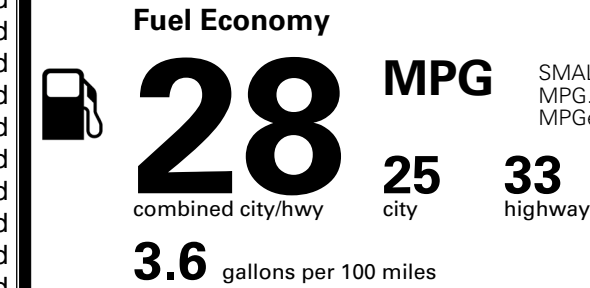

TOTAL ADDITIONAL WEIGHT: 11.0

EPA DOT Fuel Economy and Environment

SMALL SUVs range from 14 to 138 MPG. The best vehicle rates 146 MPGe.

You spend \$250 more in fuel costs over 5 years compared to the average new vehicle.