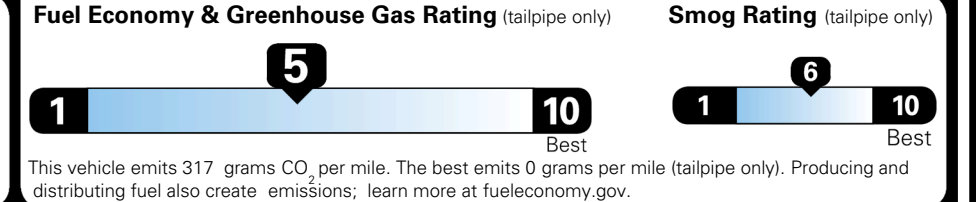

TOTAL ADDITIONAL WEIGHT: 11.0

EPA DOT Fuel Economy and Environment

Gasoline Vehicle

You spend \$250 more in fuel costs over 5 years compared to the average new vehicle.

Annual fuel cost \$1,750

Actual results will vary for many reasons, including driving conditions and how you drive and maintain your vehicle. The average new vehicle gets 29 MPG and costs \$8,500 to fuel over 5 years. Cost estimates are based on 15,000 miles per year at \$ 3.30 per gallon. MPGe is miles per gasoline gallon equivalent. Vehicle emissions are a significant cause of climate change and smog.