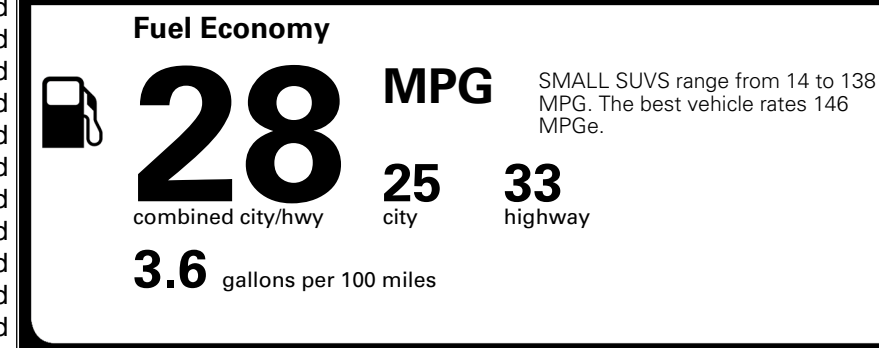

TOTAL ADDITIONAL WEIGHT: 11.0

EPA DOT Fuel Economy and Environment

Gasoline Vehicle

You spend \$250 more in fuel costs over 5 years compared to the average new vehicle.

Annual fuel cost \$1,750

Actual results will vary for many reasons, including driving conditions and how you drive and maintain your vehicle. The average new vehicle gets 29 MPG and costs \$8,500 to fuel over 5 years. Cost estimates are based on 15,000 miles per year at \$ 3.30 per gallon. MPGe is miles per gasoline gallon equivalent. Vehicle emissions are a significant cause of climate change and smog.