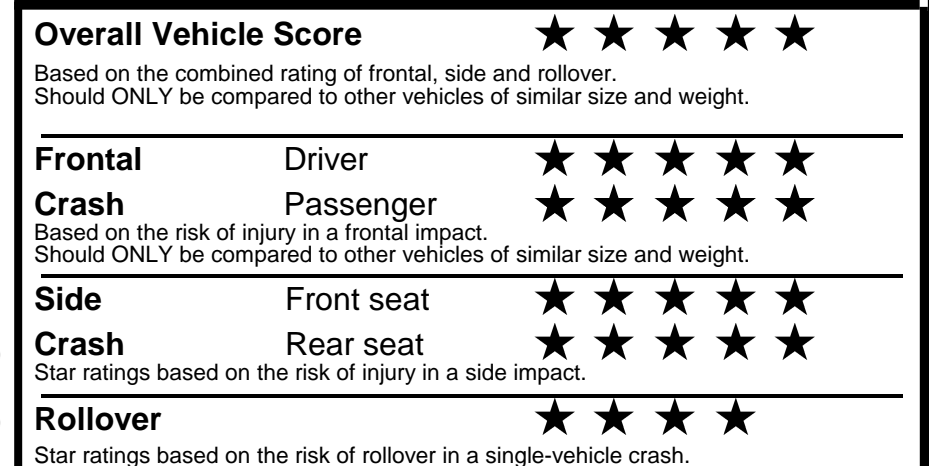

fueleconomy.gov
 Calculate personalized estimates and compare vehicles

Smartphone QR Code

GOVERNMENT 5-STAR SAFETY RATINGS

PARTS CONTENT INFORMATION

FOR VEHICLES IN THIS CAR LINE U.S./CANADIAN PARTS CONTENT: 55 %