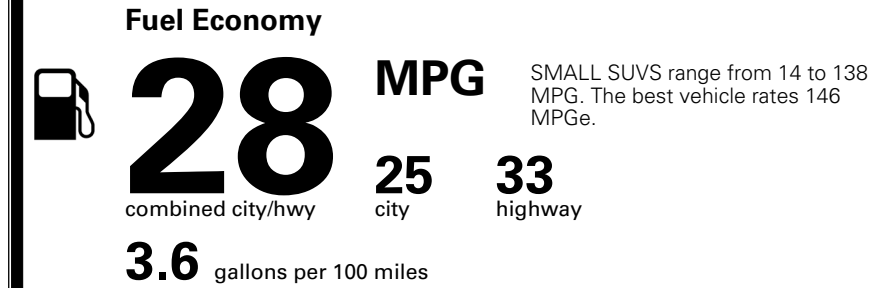

MSRP INCLUDING OPTIONS \$ 32,460.00

INLAND FREIGHT AND HANDLING \$ 1,495.00

TOTAL MANUFACTURER'S SUGGESTED RETAIL PRICE ▶ \$ 33,955.00

TOTAL ADDITIONAL WEIGHT: 11.0

EPA DOT Fuel Economy and Environment

Gasoline Vehicle