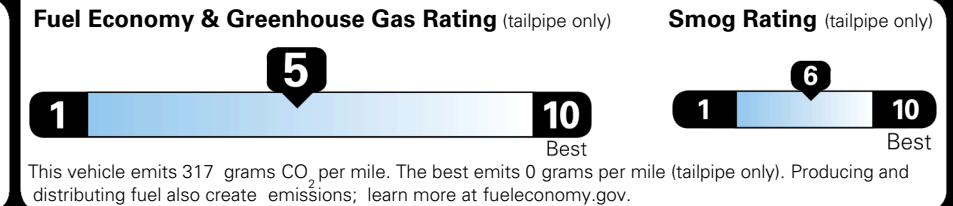

Actual results will vary for many reasons, including driving conditions and how you drive and maintain your vehicle. The average new vehicle gets 29 MPG and costs $8,500 to fuel over 5 years. Cost estimates are based on 15,000 miles per year at $ 3.30 per gallon. MPGe is miles per gasoline gallon equivalent. Vehicle emissions are a significant cause of climate change and smog.

fueleconomy.gov

Calculate personalized estimates and compare vehicles

GOVERNMENT 5-STAR SAFETY RATINGS

Overall Vehicle Score ★★★★★

Based on the combined rating of frontal, side and rollover. Should ONLY be compared to other vehicles of similar size and weight.

Frontal Driver ★★★★★

Crash Passenger ★★★★★

Based on the risk of injury in a frontal impact. Should ONLY be compared to other vehicles of similar size and weight.

Side Front seat ★★★★★

Crash Rear seat ★★★★★

Star ratings based on the risk of injury in a side impact.

Rollover ★★★★★

Star ratings based on the risk of rollover in a single-vehicle crash.

Star ratings range from 1 to 5 stars (★★★★★) with 5 being the highest.

Source: National Highway Traffic Safety Administration (NHTSA).

www.safercar.gov or 1-888-327-4236

Manufacturer's suggested retail price includes Manufacturer's recommended pre-delivery service. License and title fees, state and local taxes and other dealer installed options and accessories are not included in the manufacturer's suggested retail price.

PARTS CONTENT INFORMATION

FOR VEHICLES IN THIS CAR LINE U.S./CANADIAN PARTS CONTENT: 55 %

MAJOR SOURCES OF FOREIGN PARTS: KOREA: 30%

NOTE: PARTS CONTENT DOES NOT INCLUDE FINAL ASSEMBLY, DISTRIBUTION, OR OTHER NON-PARTS COSTS.

FOR THIS VEHICLE FINAL ASSEMBLY POINT: WEST POINT, GA, USA

COUNTRY OF ORIGIN ENGINE (MOTOR): USA

TRANSMISSION: USA

*Additional terms and conditions apply.

**Kia Connect may be currently unavailable for some Model Year 2022 and newer vehicles sold or purchased in Massachusetts; please see owners.kia.com for more information.

NOTE: When you purchase this vehicle, Kia America, Inc. collects personal information you provide to the dealership. For information on our collection and use of personal information and your rights, please see our Privacy Policy on www.kia.com.