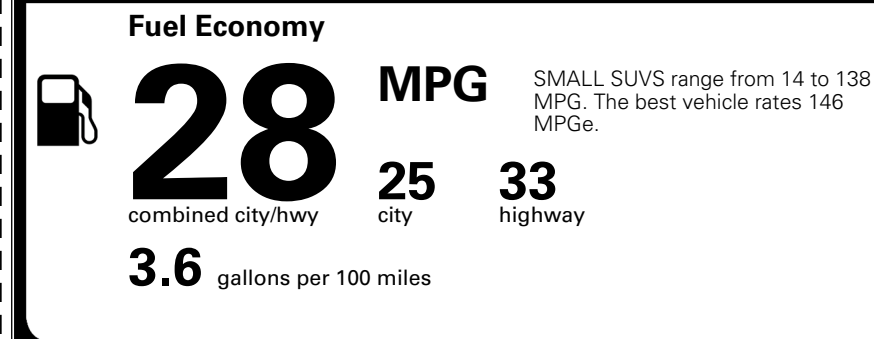

MSRP INCLUDING OPTIONS \$ 32,460.00

INLAND FREIGHT AND HANDLING \$ 1,495.00

TOTAL MANUFACTURER'S SUGGESTED RETAIL PRICE ▶ \$ 33,955.00

TOTAL ADDITIONAL WEIGHT: 11.0

EPA DOT Fuel Economy and Environment

Gasoline Vehicle