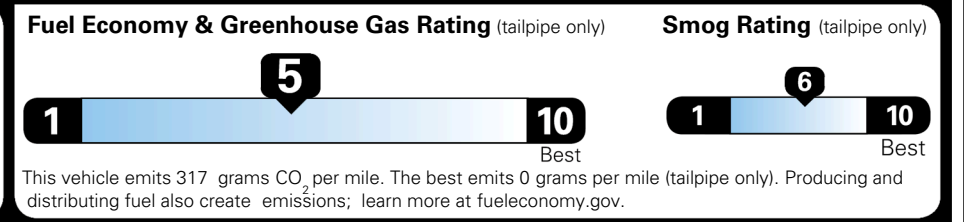

Actual results will vary for many reasons, including driving conditions and how you drive and maintain your vehicle. The average new vehicle gets 29 MPG and costs $8,500 to fuel over 5 years. Cost estimates are based on 15,000 miles per year at $ 3.30 per gallon. MPGe is miles per gasoline gallon equivalent. Vehicle emissions are a significant cause of climate change and smog.

fueleconomy.gov
Calculate personalized estimates and compare vehicles

Smartphone QR Code