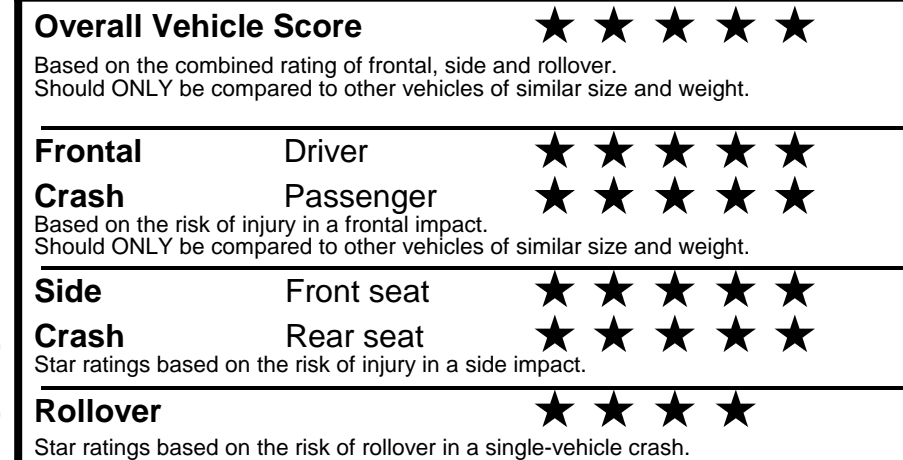

fueleconomy.gov

Calculate personalized estimates and compare vehicles

GOVERNMENT 5-STAR SAFETY RATINGS

Star ratings range from 1 to 5 stars (★★★★★) with 5 being the highest. Source: National Highway Traffic Safety Administration (NHTSA). www.safercar.gov or 1-888-327-4236