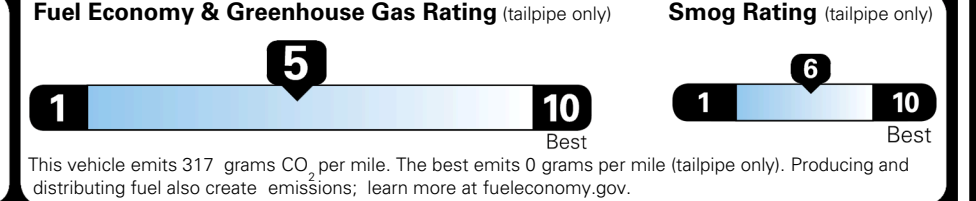

TOTAL ADDITIONAL WEIGHT: 11.0

EPA DOT Fuel Economy and Environment

Gasoline Vehicle

You spend \$250 more in fuel costs over 5 years compared to the average new vehicle.

Annual fuel cost \$1,750

Actual results will vary for many reasons, including driving conditions and how you drive and maintain your vehicle. The average new vehicle gets 29 MPG and costs \$8,500 to fuel over 5 years. Cost estimates are based on 15,000 miles per year at \$ 3.30 per gallon. MPGe is miles per gasoline gallon equivalent. Vehicle emissions are a significant cause of climate change and smog.