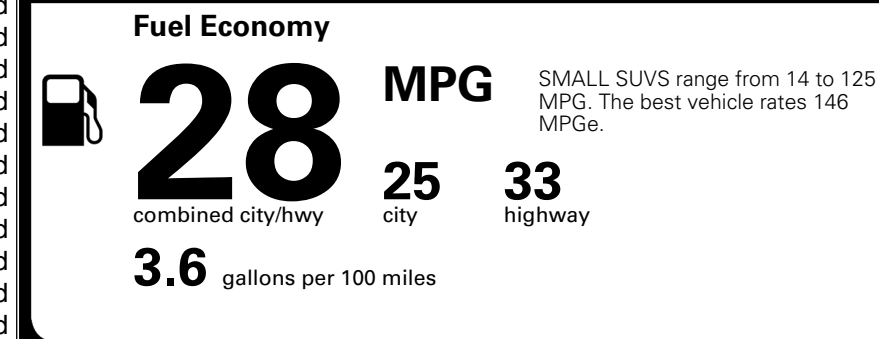

TOTAL ADDITIONAL WEIGHT: 11.0

EPA DOT Fuel Economy and Environment

Gasoline Vehicle

You spend \$250 more in fuel costs over 5 years compared to the average new vehicle.

Annual fuel cost \$1,750

Actual results will vary for many reasons, including driving conditions and how you drive and maintain your vehicle. The average new vehicle gets 29 MPG and costs \$8,500 to fuel over 5 years. Cost estimates are based on 15,000 miles per year at \$ 3.30 per gallon. MPGe is miles per gasoline gallon equivalent. Vehicle emissions are a significant cause of climate change and smog.