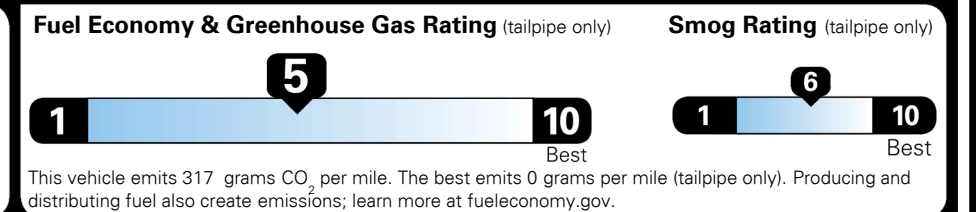

EPA DOT Fuel Economy and Environment

Gasoline Vehicle

You spend \$250 more in fuel costs over 5 years compared to the average new vehicle.

Annual fuel cost \$1,750

Actual results will vary for many reasons, including driving conditions and how you drive and maintain your vehicle. The average new vehicle gets 29 MPG and costs \$8,500 to fuel over 5 years. Cost estimates are based on 15,000 miles per year at \$ 3.30 per gallon. MPGe is miles per gasoline gallon equivalent. Vehicle emissions are a significant cause of climate change and smog.