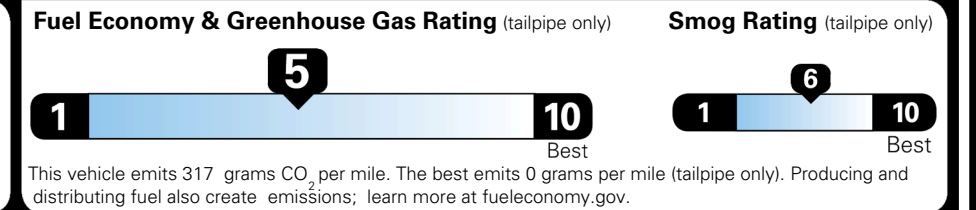

\$495.00
 \$220.00
 \$65.00
 \$130.00

MSRP INCLUDING OPTIONS

\$ 37,300.00

INLAND FREIGHT AND HANDLING

\$ 1,495.00

TOTAL MANUFACTURER'S SUGGESTED RETAIL PRICE ▶

\$ 38,795.00

TOTAL ADDITIONAL WEIGHT: 9.3

EPA DOT Fuel Economy and Environment

Gasoline Vehicle

You spend \$250 more in fuel costs over 5 years compared to the average new vehicle.

Annual fuel cost \$1,750

Actual results will vary for many reasons, including driving conditions and how you drive and maintain your vehicle. The average new vehicle gets 29 MPG and costs \$8,500 to fuel over 5 years. Cost estimates are based on 15,000 miles per year at \$ 3.30 per gallon. MPGe is miles per gasoline gallon equivalent. Vehicle emissions are a significant cause of climate change and smog.