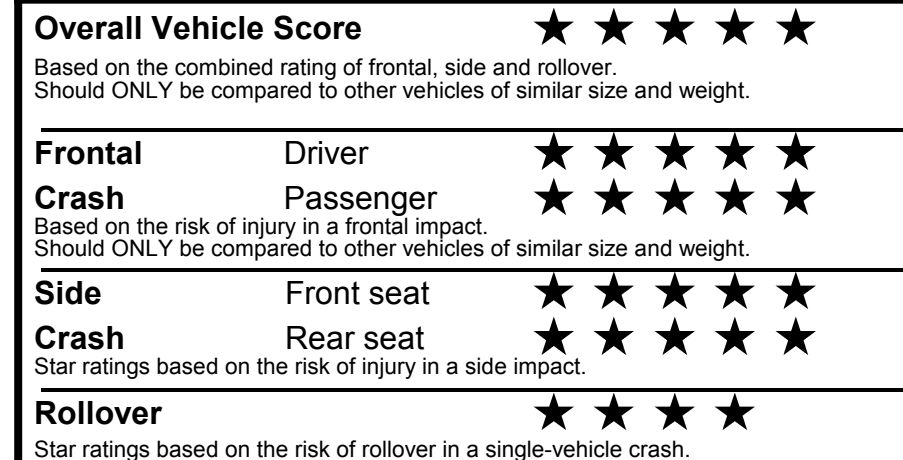

GOVERNMENT 5-STAR SAFETY RATINGS

PARTS CONTENT INFORMATION

FOR VEHICLES IN THIS CAR LINE U.S./CANADIAN PARTS CONTENT: 55 %

MAJOR SOURCES OF FOREIGN PARTS: KOREA: 30%

NOTE: PARTS CONTENT DOES NOT INCLUDE FINAL ASSEMBLY, DISTRIBUTION, OR OTHER NON-PARTS COSTS.

Star ratings range from 1 to 5 stars (★★★★★) with 5 being the highest.
Source: National Highway Traffic Safety Administration (NHTSA).
www.safercar.gov or 1-888-327-4236

FOR THIS VEHICLE FINAL ASSEMBLY POINT: WEST POINT, GA, USA

Manufacturer's suggested retail price includes Manufacturer's recommended pre-delivery service. License and title fees, state and local taxes and other dealer installed options and accessories are not included in the manufacturer's suggested retail price.

COUNTRY OF ORIGIN ENGINE (MOTOR): USA
TRANSMISSION: USA