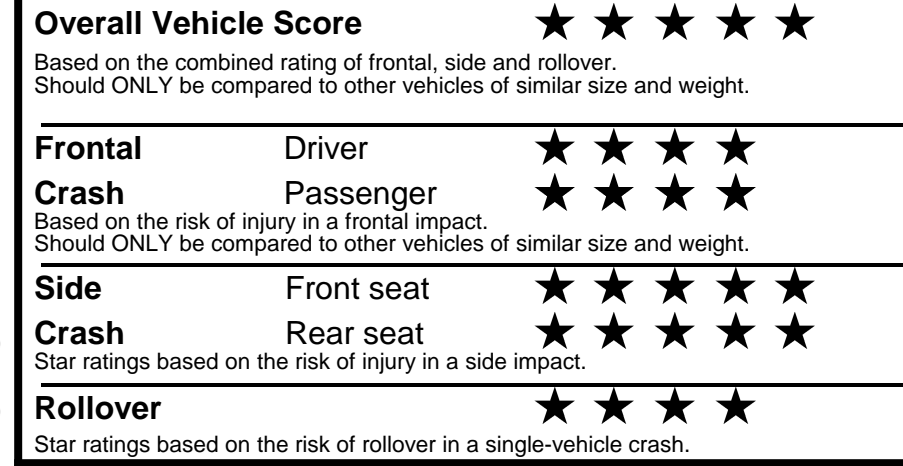

fueleconomy.gov

Calculate personalized estimates and compare vehicles

GOVERNMENT 5-STAR SAFETY RATINGS

Star ratings range from 1 to 5 stars (★★★★★) with 5 being the highest.
 Source: National Highway Traffic Safety Administration (NHTSA).
www.safercar.gov or 1-888-327-4236