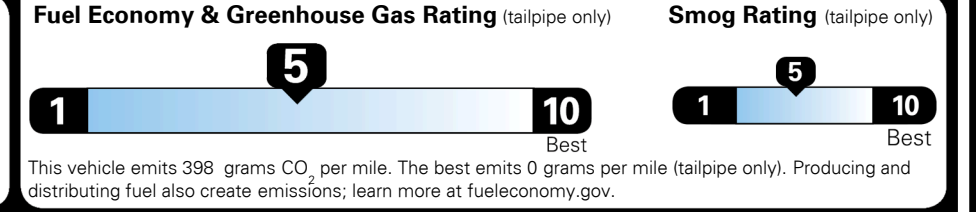

TOTAL ADDITIONAL WEIGHT: 26.8

EPA DOT Fuel Economy and Environment

Gasoline Vehicle

You spend
\$2,500
 more in fuel costs
 over 5 years
 compared to the
 average new vehicle.

Annual fuel cost
\$2,400

Actual results will vary for many reasons, including driving conditions and how you drive and maintain your vehicle. The average new vehicle gets 28 MPG and costs \$9,500 to fuel over 5 years. Cost estimates are based on 15,000 miles per year at \$ 3.50 per gallon. MPGe is miles per gasoline gallon equivalent. Vehicle emissions are a significant cause of climate change and smog.