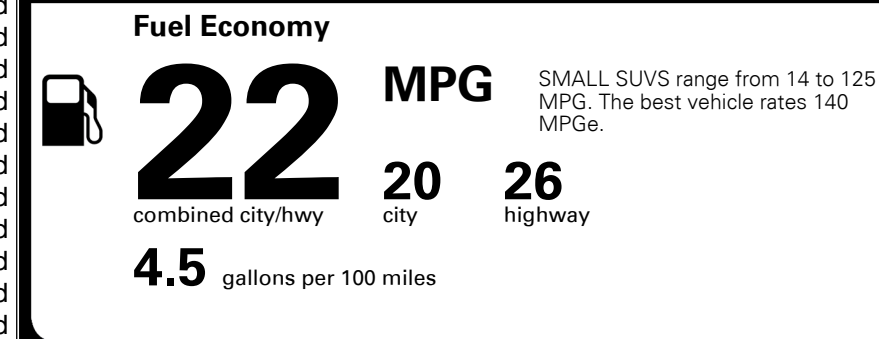

EPA DOT Fuel Economy and Environment

Gasoline Vehicle

You spend
$2,500
more in fuel costs
over 5 years
compared to the
average new vehicle.

Annual fuel cost
$2,400