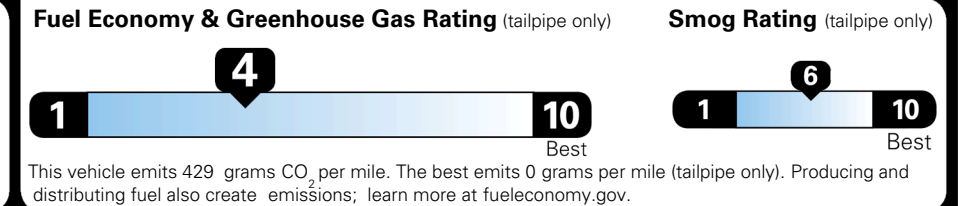

Actual results will vary for many reasons, including driving conditions and how you drive and maintain your vehicle. The average new vehicle gets 29 MPG and costs $8,500 to fuel over 5 years. Cost estimates are based on 15,000 miles per year at $ 3.30 per gallon. MPGe is miles per gasoline gallon equivalent. Vehicle emissions are a significant cause of climate change and smog.

fueleconomy.gov

Calculate personalized estimates and compare vehicles

GOVERNMENT 5-STAR SAFETY RATINGS

Overall Vehicle Score Not Rated

Based on the combined rating of frontal, side and rollover. Should ONLY be compared to other vehicles of similar size and weight.

Frontal Driver Not Rated

Crash Passenger Not Rated

Based on the risk of injury in a frontal impact. Should ONLY be compared to other vehicles of similar size and weight.

Side Front seat Not Rated

Crash Rear seat Not Rated

Star ratings based on the risk of injury in a side impact.

Rollover Not Rated

Star ratings based on the risk of rollover in a single-vehicle crash.

Star ratings range from 1 to 5 stars (★★★★★) with 5 being the highest.

Source: National Highway Traffic Safety Administration (NHTSA).

www.safercar.gov or 1-888-327-4236

Manufacturer's suggested retail price includes Manufacturer's recommended pre-delivery service. License and title fees, state and local taxes and other dealer installed options and accessories are not included in the manufacturer's suggested retail price.

PARTS CONTENT INFORMATION

FOR VEHICLES IN THIS CAR LINE U.S./CANADIAN PARTS CONTENT: 50 %

MAJOR SOURCES OF FOREIGN PARTS: KOREA: 35%

NOTE: PARTS CONTENT DOES NOT INCLUDE FINAL ASSEMBLY, DISTRIBUTION, OR OTHER NON-PARTS COSTS.

FOR THIS VEHICLE FINAL ASSEMBLY POINT: WEST POINT, GA, USA

COUNTRY OF ORIGIN

ENGINE (MOTOR): KOREA

TRANSMISSION: USA