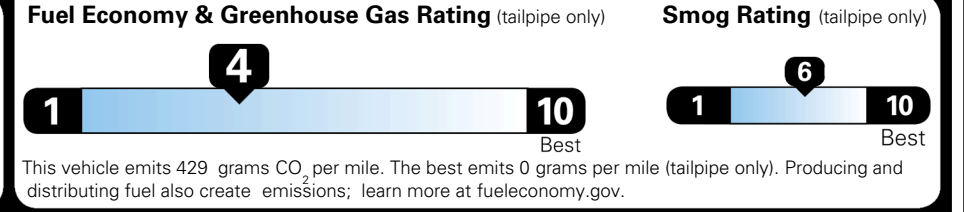

Actual results will vary for many reasons, including driving conditions and how you drive and maintain your vehicle. The average new vehicle gets 29 MPG and costs $8,500 to fuel over 5 years. Cost estimates are based on 15,000 miles per year at $ 3.30 per gallon. MPGe is miles per gasoline gallon equivalent. Vehicle emissions are a significant cause of climate change and smog.

fueleconomy.gov

Calculate personalized estimates and compare vehicles

GOVERNMENT 5-STAR SAFETY RATINGS

Overall Vehicle Score	Not Rated	
Based on the combined rating of frontal, side and rollover. Should ONLY be compared to other vehicles of similar size and weight.		
Frontal Crash	Driver	Not Rated
	Passenger	Not Rated
Based on the risk of injury in a frontal impact. Should ONLY be compared to other vehicles of similar size and weight.		
Side Crash	Front seat	Not Rated
	Rear seat	Not Rated
Star ratings based on the risk of injury in a side impact.		
Rollover	Not Rated	
Star ratings based on the risk of rollover in a single-vehicle crash.		

Star ratings range from 1 to 5 stars (★★★★★) with 5 being the highest.
Source: National Highway Traffic Safety Administration (NHTSA).
www.safercar.gov or 1-888-327-4236

Manufacturer's suggested retail price includes Manufacturer's recommended pre-delivery service. License and title fees, state and local taxes and other dealer installed options and accessories are not included in the manufacturer's suggested retail price.

PARTS CONTENT INFORMATION

FOR VEHICLES IN THIS CAR LINE U.S./CANADIAN PARTS CONTENT: 50 %

MAJOR SOURCES OF FOREIGN PARTS: KOREA: 35%

NOTE: PARTS CONTENT DOES NOT INCLUDE FINAL ASSEMBLY, DISTRIBUTION, OR OTHER NON-PARTS COSTS.

FOR THIS VEHICLE FINAL ASSEMBLY POINT: WEST POINT, GA, USA

COUNTRY OF ORIGIN ENGINE (MOTOR): KOREA

TRANSMISSION: USA