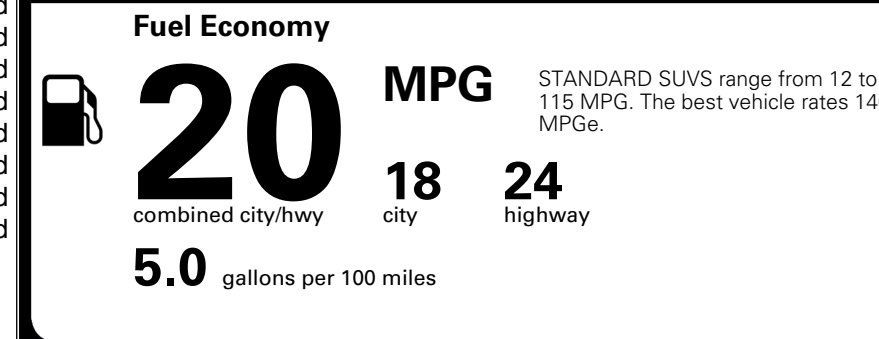

EPA DOT Fuel Economy and Environment

Gasoline Vehicle

You spend \$4,000
 more in fuel costs over 5 years compared to the average new vehicle.

Annual fuel cost \$2,500

Actual results will vary for many reasons, including driving conditions and how you drive and maintain your vehicle. The average new vehicle gets 29 MPG and costs \$8,500 to fuel over 5 years. Cost estimates are based on 15,000 miles per year at \$ 3.30 per gallon. MPGe is miles per gasoline gallon equivalent. Vehicle emissions are a significant cause of climate change and smog.