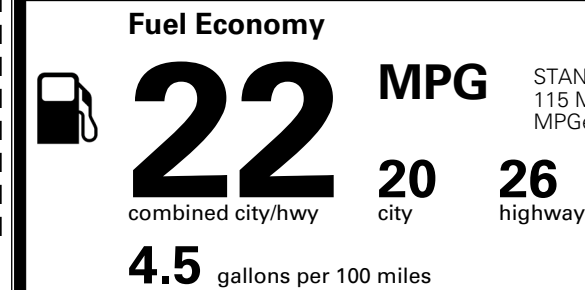

EPA DOT Fuel Economy and Environment

Gasoline Vehicle