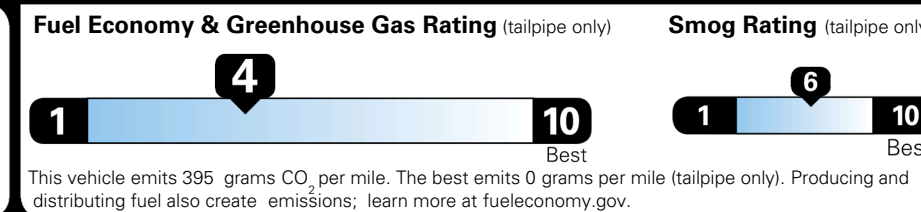

EPA DOT Fuel Economy and Environment

Gasoline Vehicle

You spend
\$2,500
 more in fuel costs
 over 5 years
 compared to the
 average new vehicle.

Annual fuel cost
\$2,100

Actual results will vary for many reasons, including driving conditions and how you drive and maintain your vehicle. The average new vehicle gets 29 MPG and costs \$8,000 to fuel over 5 years. Cost estimates are based on 15,000 miles per year at \$ 3.10 per gallon. MPGe is miles per gasoline gallon equivalent. Vehicle emissions are a significant cause of climate change and smog.