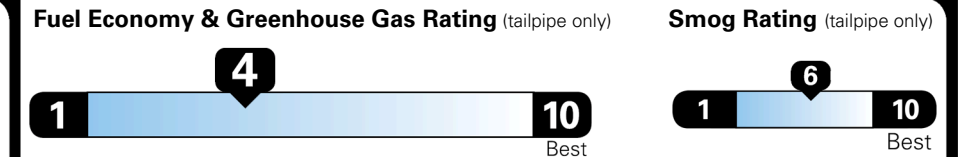

This vehicle emits 467 grams CO₂ per mile. The best emits 0 grams per mile (tailpipe only). Producing and distributing fuel also create emissions; learn more at fueleconomy.gov.

Actual results will vary for many reasons, including driving conditions and how you drive and maintain your vehicle. The average new vehicle gets 29 MPG and costs $8,000 to fuel over 5 years. Cost estimates are based on 15,000 miles per year at $ 3.10 per gallon. MPGe is miles per gasoline gallon equivalent. Vehicle emissions are a significant cause of climate change and smog.

fueleconomy.gov

Calculate personalized estimates and compare vehicles

GOVERNMENT 5-STAR SAFETY RATINGS

Overall Vehicle Score Not Rated

Based on the combined rating of frontal, side and rollover. Should ONLY be compared to other vehicles of similar size and weight.

Frontal	Driver	Not Rated
Crash	Passenger	Not Rated

Based on the risk of injury in a frontal impact. Should ONLY be compared to other vehicles of similar size and weight.

Side	Front seat	Not Rated
Crash	Rear seat	Not Rated

Star ratings based on the risk of injury in a side impact.

Rollover Not Rated

Star ratings based on the risk of rollover in a single-vehicle crash.

Star ratings range from 1 to 5 stars (★★★★★) with 5 being the highest.

Source: National Highway Traffic Safety Administration (NHTSA).

www.safercar.gov or 1-888-327-4236

Manufacturer's suggested retail price includes Manufacturer's recommended pre-delivery service. License and title fees, state and local taxes and other dealer installed options and accessories are not included in the manufacturer's suggested retail price.

PARTS CONTENT INFORMATION

FOR VEHICLES IN THIS CAR LINE U.S./CANADIAN PARTS CONTENT: 50 %

MAJOR SOURCES OF FOREIGN PARTS: KOREA: 35%

NOTE: PARTS CONTENT DOES NOT INCLUDE FINAL ASSEMBLY, DISTRIBUTION, OR OTHER NON-PARTS COSTS.

FOR THIS VEHICLE FINAL ASSEMBLY POINT: WEST POINT, GA, USA

COUNTRY OF ORIGIN

ENGINE (MOTOR): KOREA

TRANSMISSION: USA