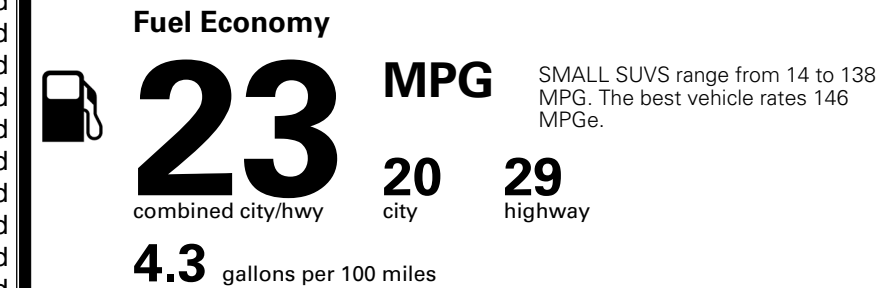

\$ 1,495.00

TOTAL MANUFACTURER'S SUGGESTED RETAIL PRICE ▶

\$ 42,755.00

TOTAL ADDITIONAL WEIGHT: 8.4

EPA DOT Fuel Economy and Environment

Gasoline Vehicle

You spend
\$2,250
 more in fuel costs
 over 5 years
 compared to the
 average new vehicle.