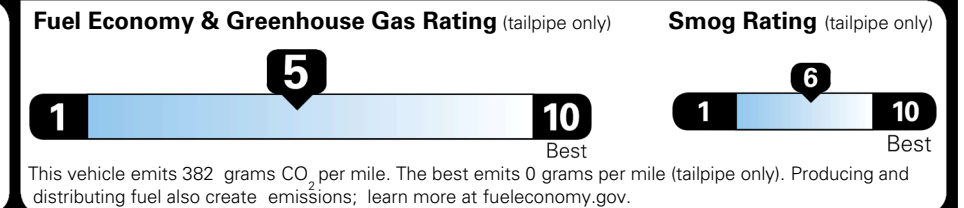

Actual results will vary for many reasons, including driving conditions and how you drive and maintain your vehicle. The average new vehicle gets 29 MPG and costs $8,500 to fuel over 5 years. Cost estimates are based on 15,000 miles per year at $ 3.30 per gallon. MPGe is miles per gasoline gallon equivalent. Vehicle emissions are a significant cause of climate change and smog.

fueleconomy.gov

Calculate personalized estimates and compare vehicles

GOVERNMENT 5-STAR SAFETY RATINGS

Overall Vehicle Score ★ ★ ★ ★ ★

Based on the combined rating of frontal, side and rollover.
Should ONLY be compared to other vehicles of similar size and weight.

Frontal	Driver	★ ★ ★ ★ ★
Crash	Passenger	★ ★ ★ ★ ★

Based on the risk of injury in a frontal impact.
Should ONLY be compared to other vehicles of similar size and weight.

Side	Front seat	★ ★ ★ ★ ★
Crash	Rear seat	★ ★ ★ ★ ★

Star ratings based on the risk of injury in a side impact.

Rollover ★ ★ ★ ★ ★

Star ratings based on the risk of rollover in a single-vehicle crash.

Star ratings range from 1 to 5 stars (★★★★★) with 5 being the highest.

Source: National Highway Traffic Safety Administration (NHTSA).

www.safercar.gov or 1-888-327-4236

Manufacturer's suggested retail price includes Manufacturer's recommended pre-delivery service. License and title fees, state and local taxes and other dealer installed options and accessories are not included in the manufacturer's suggested retail price.

PARTS CONTENT INFORMATION

FOR VEHICLES IN THIS CAR LINE U.S./CANADIAN
PARTS CONTENT: 55 %

MAJOR SOURCES OF FOREIGN PARTS:
KOREA: 30%

NOTE: PARTS CONTENT DOES NOT INCLUDE FINAL ASSEMBLY, DISTRIBUTION, OR OTHER NON-PARTS COSTS.

FOR THIS VEHICLE
FINAL ASSEMBLY POINT:
WEST POINT, GA, USA

COUNTRY OF ORIGIN
ENGINE (MOTOR):

USA

TRANSMISSION:

KOREA

*Additional terms and conditions apply.

**Kia Connect may be currently unavailable for some Model Year 2022 and newer vehicles sold or purchased in Massachusetts; please see owners.kia.com for more information.

NOTE: When you purchase this vehicle, Kia America, Inc. collects personal information you provide to the dealership. For information on our collection and use of personal information and your rights, please see our Privacy Policy on www.kia.com.