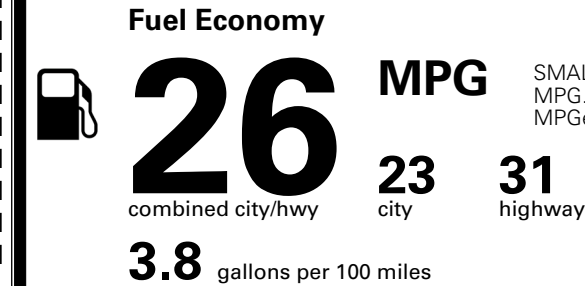

MSRP INCLUDING OPTIONS \$ 37,545.00

INLAND FREIGHT AND HANDLING \$ 1,495.00

TOTAL MANUFACTURER'S SUGGESTED RETAIL PRICE ▶

\$ 39,040.00

TOTAL ADDITIONAL WEIGHT: 15.1

*Additional terms and conditions apply.

**Kia Connect may be currently unavailable for some Model Year 2022 and newer vehicles sold or purchased in Massachusetts; please see owners.kia.com for more information.

EPA DOT Fuel Economy and Environment

Gasoline Vehicle

SMALL SUVs range from 14 to 125 MPG. The best vehicle rates 146 MPGe.

You spend \$1,000 more in fuel costs over 5 years compared to the average new vehicle.