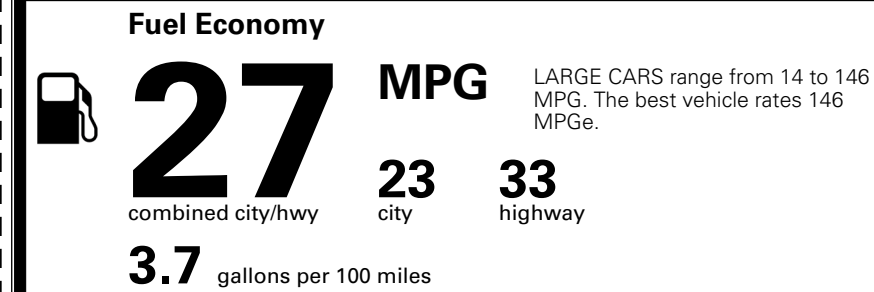

EPA DOT Fuel Economy and Environment

Gasoline Vehicle

You spend **$750** more in fuel costs over 5 years compared to the average new vehicle.

Annual fuel cost **$1,850**