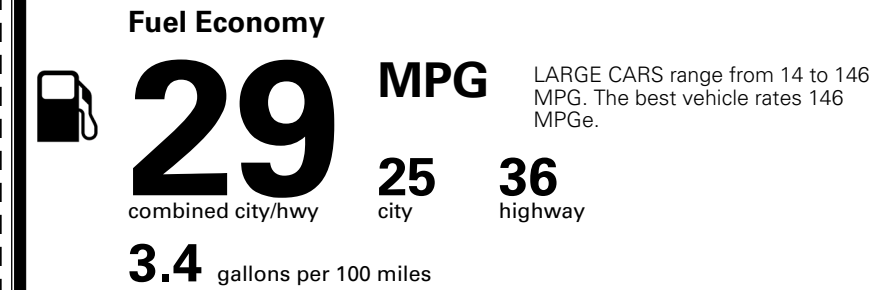

\$ 1,195.00

TOTAL MANUFACTURER'S SUGGESTED RETAIL PRICE ▶

\$ 32,185.00

TOTAL ADDITIONAL WEIGHT: 9.4

EPA DOT Fuel Economy and Environment

Gasoline Vehicle

You save \$0
 in fuel costs over 5 years compared to the average new vehicle.