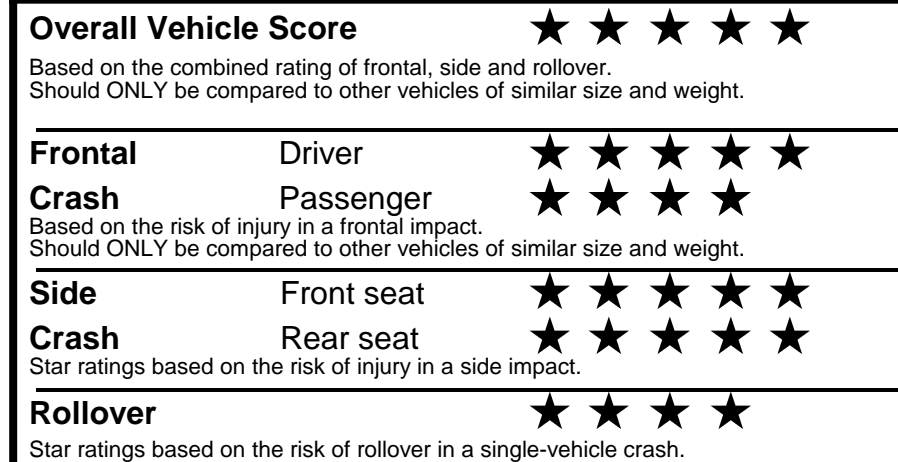

fueleconomy.gov

Calculate personalized estimates and compare vehicles

GOVERNMENT 5-STAR SAFETY RATINGS

Star ratings range from 1 to 5 stars (★★★★★) with 5 being the highest.
 Source: National Highway Traffic Safety Administration (NHTSA).
www.safercar.gov or 1-888-327-4236