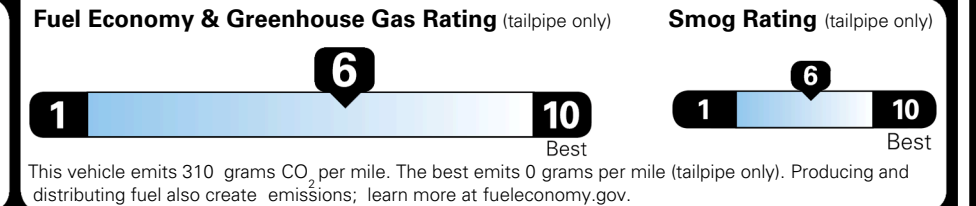

Actual results will vary for many reasons, including driving conditions and how you drive and maintain your vehicle. The average new vehicle gets 29 MPG and costs $8,500 to fuel over 5 years. Cost estimates are based on 15,000 miles per year at $ 3.30 per gallon. MPGe is miles per gasoline gallon equivalent. Vehicle emissions are a significant cause of climate change and smog.

fueleconomy.gov

Calculate personalized estimates and compare vehicles