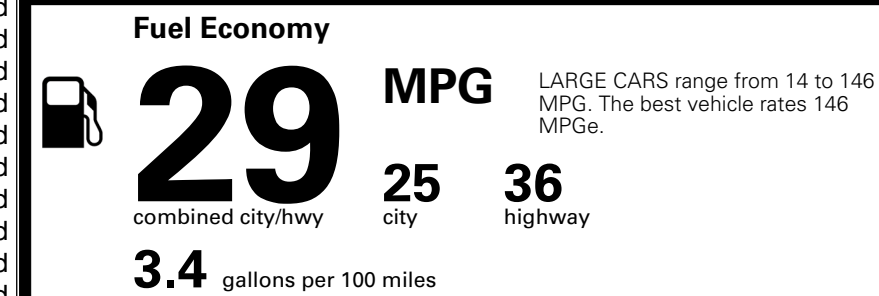

MSRP INCLUDING OPTIONS \$29,845.00

INLAND FREIGHT AND HANDLING \$1,245.00

TOTAL MANUFACTURER'S SUGGESTED RETAIL PRICE ▶ \$31,090.00

TOTAL ADDITIONAL WEIGHT: 22.7

\$ 28,490.00

EPA DOT Fuel Economy and Environment