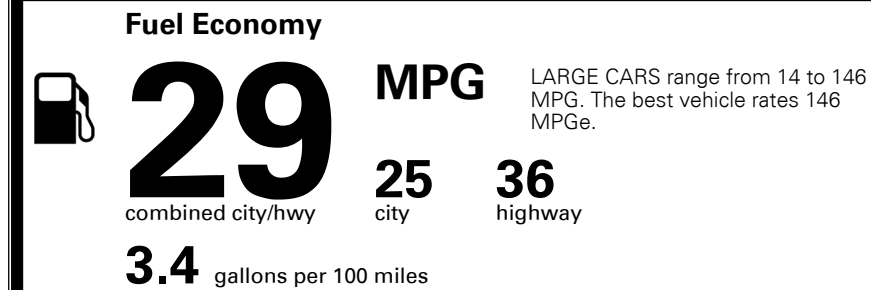

\$ 29,285.00

INLAND FREIGHT AND HANDLING

\$ 1,195.00

TOTAL MANUFACTURER'S SUGGESTED RETAIL PRICE ▶

\$ 30,480.00

TOTAL ADDITIONAL WEIGHT: 9.4

EPA DOT Fuel Economy and Environment

Gasoline Vehicle