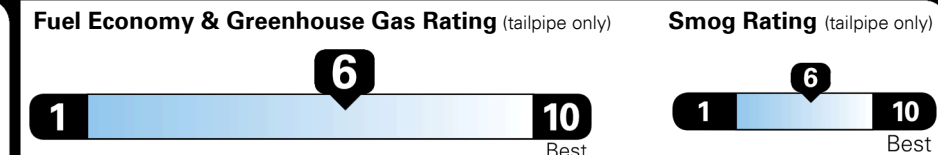

This vehicle emits 310 grams CO₂ per mile. The best emits 0 grams per mile (tailpipe only). Producing and distributing fuel also create emissions; learn more at fueleconomy.gov.

Actual results will vary for many reasons, including driving conditions and how you drive and maintain your vehicle. The average new vehicle gets 29 MPG and costs $8,500 to fuel over 5 years. Cost estimates are based on 15,000 miles per year at $ 3.30 per gallon. MPGe is miles per gasoline gallon equivalent. Vehicle emissions are a significant cause of climate change and smog.

fueleconomy.gov

Calculate personalized estimates and compare vehicles

GOVERNMENT 5-STAR SAFETY RATINGS

PARTS CONTENT INFORMATION

Overall Vehicle Score ★ ★ ★ ★ ★

Based on the combined rating of frontal, side and rollover. Should ONLY be compared to other vehicles of similar size and weight.

Frontal Driver ★ ★ ★ ★ ★

Crash Passenger ★ ★ ★ ★ ★

Based on the risk of injury in a frontal impact. Should ONLY be compared to other vehicles of similar size and weight.

Side Front seat ★ ★ ★ ★ ★

Crash Rear seat ★ ★ ★ ★ ★

Star ratings based on the risk of injury in a side impact.

Rollover ★ ★ ★ ★ ★

Star ratings based on the risk of rollover in a single-vehicle crash.

Star ratings range from 1 to 5 stars (★★★★★) with 5 being the highest.

Source: National Highway Traffic Safety Administration (NHTSA).

www.safercar.gov or 1-888-327-4236

Manufacturer's suggested retail price includes Manufacturer's recommended pre-delivery service. License and title fees, state and local taxes and other dealer installed options and accessories are not included in the manufacturer's suggested retail price.

FOR VEHICLES IN THIS CAR LINE U.S./CANADIAN PARTS CONTENT: 0 %

MAJOR SOURCES OF FOREIGN PARTS: KOREA: 90%

NOTE: PARTS CONTENT DOES NOT INCLUDE FINAL ASSEMBLY, DISTRIBUTION, OR OTHER NON-PARTS COSTS.

FOR THIS VEHICLE FINAL ASSEMBLY POINT: HWASUNG, KOREA

COUNTRY OF ORIGIN

ENGINE (MOTOR): KOREA

TRANSMISSION: KOREA

*Additional terms and conditions apply.

**Kia Connect may be currently unavailable for some Model Year 2022 and newer vehicles sold or purchased in Massachusetts; please see owners.kia.com for more information.

NOTE: When you purchase this vehicle, Kia America, Inc. collects personal information you provide to the dealership. For information on our collection and use of personal information and your rights, please see our Privacy Policy on www.kia.com.