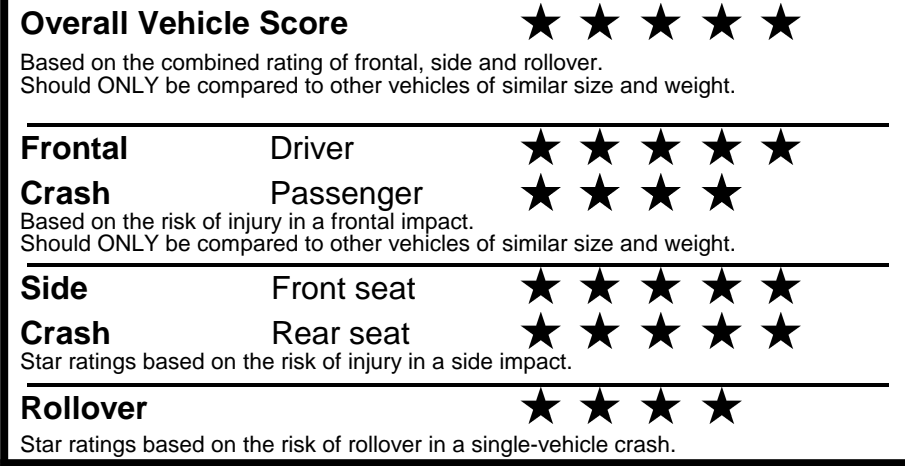

GOVERNMENT 5-STAR SAFETY RATINGS

PARTS CONTENT INFORMATION

FOR VEHICLES IN THIS CAR LINE U.S./CANADIAN PARTS CONTENT: 0 %

MAJOR SOURCES OF FOREIGN PARTS: KOREA: 90%

NOTE: PARTS CONTENT DOES NOT INCLUDE FINAL ASSEMBLY, DISTRIBUTION, OR OTHER NON-PARTS COSTS.

FOR THIS VEHICLE FINAL ASSEMBLY POINT: HWASUNG, KOREA

COUNTRY OF ORIGIN ENGINE (MOTOR): KOREA

TRANSMISSION: KOREA

Star ratings range from 1 to 5 stars (★★★★★) with 5 being the highest.
Source: National Highway Traffic Safety Administration (NHTSA).
www.safercar.gov or 1-888-327-4236

Manufacturer's suggested retail price includes Manufacturer's recommended pre-delivery service. License and title fees, state and local taxes and other dealer installed options and accessories are not included in the manufacturer's suggested retail price.