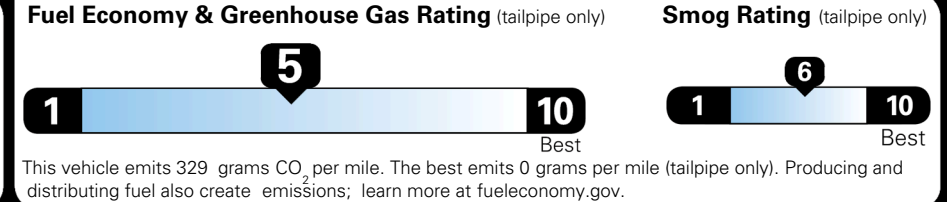

MSRP INCLUDING OPTIONS

\$ 30,655.00

INLAND FREIGHT AND HANDLING

\$ 1,195.00

TOTAL MANUFACTURER'S SUGGESTED RETAIL PRICE ▶

\$ 31,850.00

TOTAL ADDITIONAL WEIGHT: 21.8

*Additional terms and conditions apply.
 **Kia Connect may be currently unavailable for some Model Year 2022 and newer vehicles sold or purchased in Massachusetts; please see owners.kia.com for more information.
 NOTE: When you purchase this vehicle, Kia America, Inc. collects personal information you provide to the dealership. For information on our collection and use of personal information and your rights, please see our Privacy Policy on www.kia.com.

EPA DOT Fuel Economy and Environment

Gasoline Vehicle

You spend \$750 more in fuel costs over 5 years
 compared to the average new vehicle.

Annual fuel cost \$1,850

Actual results will vary for many reasons, including driving conditions and how you drive and maintain your vehicle. The average new vehicle gets 29 MPG and costs \$8,500 to fuel over 5 years. Cost estimates are based on 15,000 miles per year at \$ 3.30 per gallon. MPGe is miles per gasoline gallon equivalent. Vehicle emissions are a significant cause of climate change and smog.