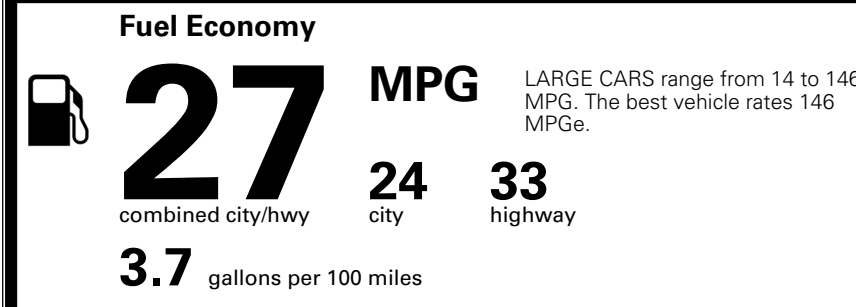

EPA DOT Fuel Economy and Environment