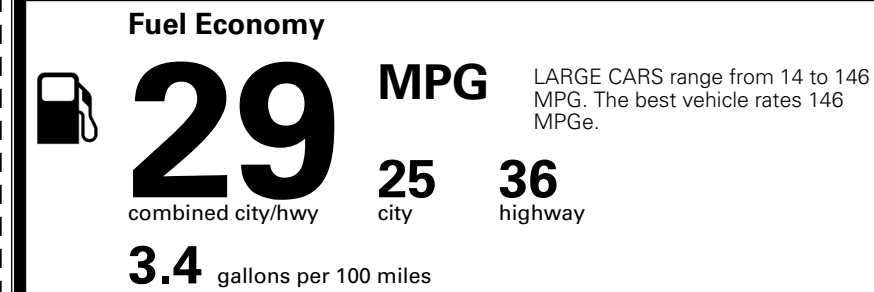

\$495.00
 \$295.00
 \$110.00
 \$200.00
 \$60.00

\$ 29,650.00

\$ 1,245.00

\$ 30,895.00

EPA DOT Fuel Economy and Environment

Gasoline Vehicle

You save \$0
 in fuel costs over 5 years compared to the average new vehicle.