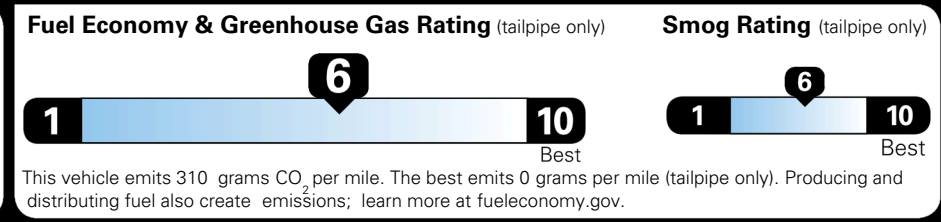

Actual results will vary for many reasons, including driving conditions and how you drive and maintain your vehicle. The average new vehicle gets 29 MPG and costs $8,500 to fuel over 5 years. Cost estimates are based on 15,000 miles per year at $ 3.30 per gallon. MPGe is miles per gasoline gallon equivalent. Vehicle emissions are a significant cause of climate change and smog.

fueleconomy.gov
Calculate personalized estimates and compare vehicles