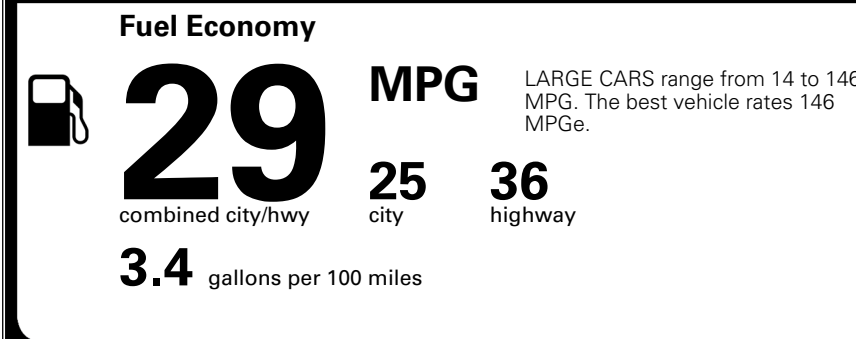

MSRP INCLUDING OPTIONS \$ 31,655.00

INLAND FREIGHT AND HANDLING \$ 1,195.00

TOTAL MANUFACTURER'S SUGGESTED RETAIL PRICE ▶

\$ 32,850.00

TOTAL ADDITIONAL WEIGHT: 21.8

EPA DOT Fuel Economy and Environment

Gasoline Vehicle