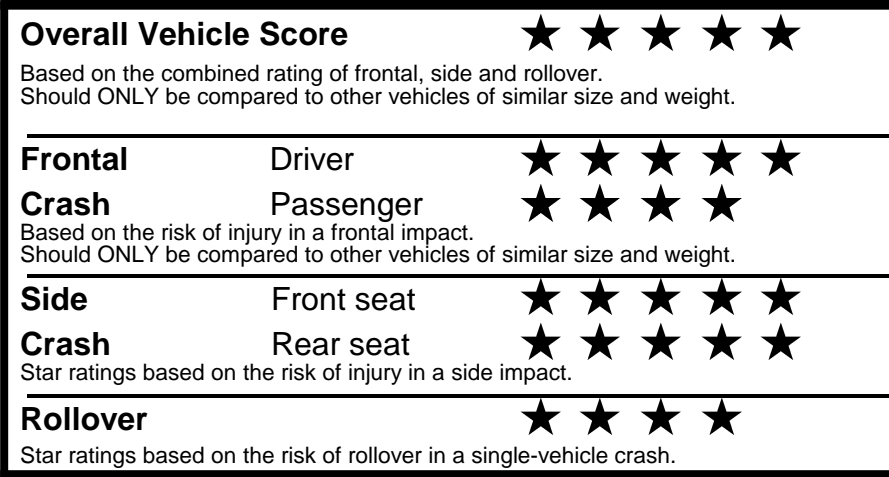

fueleconomy.gov
 Calculate personalized estimates and compare vehicles

GOVERNMENT 5-STAR SAFETY RATINGS

Star ratings range from 1 to 5 stars (★★★★★) with 5 being the highest.
 Source: National Highway Traffic Safety Administration (NHTSA).
www.safercar.gov or 1-888-327-4236