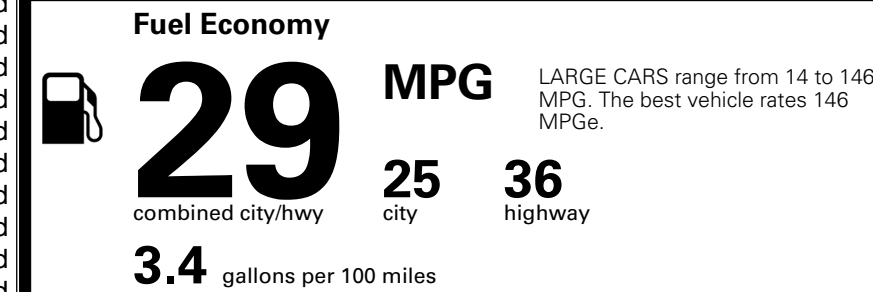

\$ 1,195.00

TOTAL MANUFACTURER'S SUGGESTED RETAIL PRICE ▶

\$ 32,480.00

TOTAL ADDITIONAL WEIGHT: 7.3

EPA DOT Fuel Economy and Environment

Gasoline Vehicle

You save \$0
 in fuel costs over 5 years compared to the average new vehicle.