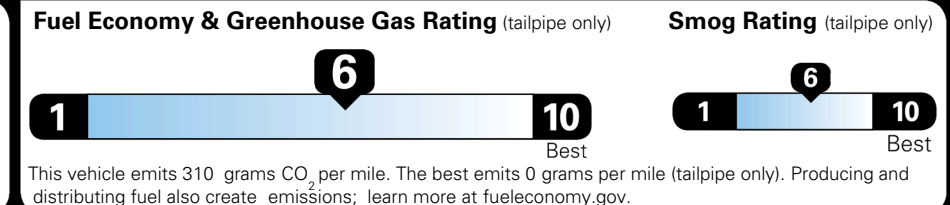

Actual results will vary for many reasons, including driving conditions and how you drive and maintain your vehicle. The average new vehicle gets 29 MPG and costs $8,500 to fuel over 5 years. Cost estimates are based on 15,000 miles per year at $ 3.30 per gallon. MPGe is miles per gasoline gallon equivalent. Vehicle emissions are a significant cause of climate change and smog.

fueleconomy.gov

Calculate personalized estimates and compare vehicles

GOVERNMENT 5-STAR SAFETY RATINGS

PARTS CONTENT INFORMATION

Overall Vehicle Score ★ ★ ★ ★ ★

Based on the combined rating of frontal, side and rollover. Should ONLY be compared to other vehicles of similar size and weight.

Frontal Driver ★ ★ ★ ★ ★

Crash Passenger ★ ★ ★ ★ ★

Based on the risk of injury in a frontal impact. Should ONLY be compared to other vehicles of similar size and weight.

Side Front seat ★ ★ ★ ★ ★

Crash Rear seat ★ ★ ★ ★ ★

Star ratings based on the risk of injury in a side impact.

Rollover ★ ★ ★ ★ ★

Star ratings based on the risk of rollover in a single-vehicle crash.

Star ratings range from 1 to 5 stars (★★★★★) with 5 being the highest.

Source: National Highway Traffic Safety Administration (NHTSA).

www.safercar.gov or 1-888-327-4236

Manufacturer's suggested retail price includes Manufacturer's recommended pre-delivery service. License and title fees, state and local taxes and other dealer installed options and accessories are not included in the manufacturer's suggested retail price.

FOR VEHICLES IN THIS CAR LINE U.S./CANADIAN PARTS CONTENT: 0 %

MAJOR SOURCES OF FOREIGN PARTS: KOREA: 90%

NOTE: PARTS CONTENT DOES NOT INCLUDE FINAL ASSEMBLY, DISTRIBUTION, OR OTHER NON-PARTS COSTS.

FOR THIS VEHICLE FINAL ASSEMBLY POINT: HWASUNG, KOREA

COUNTRY OF ORIGIN

ENGINE (MOTOR): KOREA

TRANSMISSION: KOREA