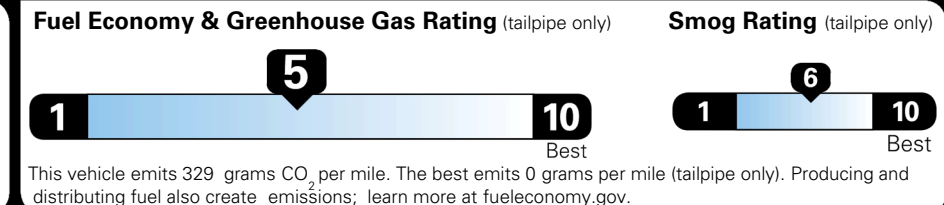

Actual results will vary for many reasons, including driving conditions and how you drive and maintain your vehicle. The average new vehicle gets 29 MPG and costs $8,500 to fuel over 5 years. Cost estimates are based on 15,000 miles per year at $ 3.30 per gallon. MPGe is miles per gasoline gallon equivalent. Vehicle emissions are a significant cause of climate change and smog.

fueleconomy.gov

Calculate personalized estimates and compare vehicles

GOVERNMENT 5-STAR SAFETY RATINGS

Overall Vehicle Score ★ ★ ★ ★ ★

Based on the combined rating of frontal, side and rollover.
Should ONLY be compared to other vehicles of similar size and weight.

Frontal Driver ★ ★ ★ ★ ★

Crash Passenger ★ ★ ★ ★ ★

Based on the risk of injury in a frontal impact.
Should ONLY be compared to other vehicles of similar size and weight.

Side Front seat ★ ★ ★ ★ ★

Crash Rear seat ★ ★ ★ ★ ★

Star ratings based on the risk of injury in a side impact.

Rollover ★ ★ ★ ★ ★

Star ratings based on the risk of rollover in a single-vehicle crash.

Star ratings range from 1 to 5 stars (★★★★★) with 5 being the highest.

Source: National Highway Traffic Safety Administration (NHTSA).

www.safercar.gov or 1-888-327-4236

Manufacturer's suggested retail price includes Manufacturer's recommended pre-delivery service. License and title fees, state and local taxes and other dealer installed options and accessories are not included in the manufacturer's suggested retail price.

PARTS CONTENT INFORMATION

FOR VEHICLES IN THIS CAR LINE U.S./CANADIAN PARTS CONTENT: 0 %

MAJOR SOURCES OF FOREIGN PARTS: KOREA: 90%

NOTE: PARTS CONTENT DOES NOT INCLUDE FINAL ASSEMBLY, DISTRIBUTION, OR OTHER NON-PARTS COSTS.

FOR THIS VEHICLE FINAL ASSEMBLY POINT: HWASUNG, KOREA

COUNTRY OF ORIGIN

ENGINE (MOTOR): KOREA

TRANSMISSION: KOREA