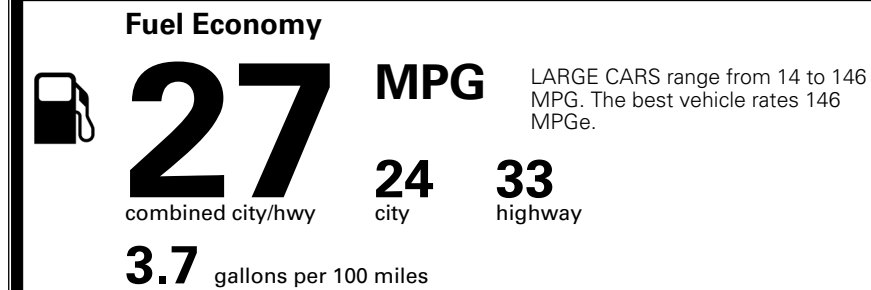

TOTAL MANUFACTURER'S SUGGESTED RETAIL PRICE ▶

\$ 34,545.00

TOTAL ADDITIONAL WEIGHT: 21.8

EPA DOT Fuel Economy and Environment

Gasoline Vehicle

You spend
\$750
 more in fuel costs
 over 5 years
 compared to the
 average new vehicle.