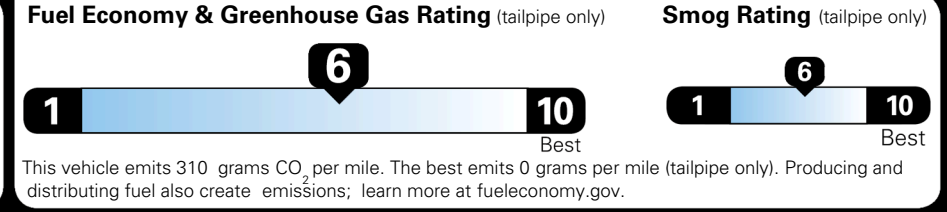

Actual results will vary for many reasons, including driving conditions and how you drive and maintain your vehicle. The average new vehicle gets 29 MPG and costs $8,500 to fuel over 5 years. Cost estimates are based on 15,000 miles per year at $ 3.30 per gallon. MPGe is miles per gasoline gallon equivalent. Vehicle emissions are a significant cause of climate change and smog.

fueleconomy.gov
Calculate personalized estimates and compare vehicles