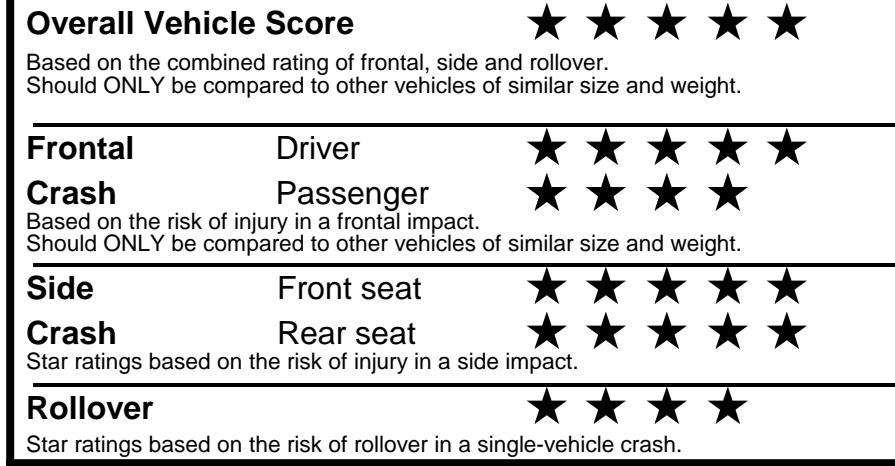

GOVERNMENT 5-STAR SAFETY RATINGS

PARTS CONTENT INFORMATION

FOR VEHICLES IN THIS CAR LINE U.S./CANADIAN PARTS CONTENT: 0 %

MAJOR SOURCES OF FOREIGN PARTS: KOREA: 90%

NOTE: PARTS CONTENT DOES NOT INCLUDE FINAL ASSEMBLY, DISTRIBUTION, OR OTHER NON-PARTS COSTS.

FOR THIS VEHICLE FINAL ASSEMBLY POINT: HWASUNG, KOREA

COUNTRY OF ORIGIN ENGINE (MOTOR): KOREA

TRANSMISSION: KOREA

Star ratings range from 1 to 5 stars (★★★★★) with 5 being the highest.
Source: National Highway Traffic Safety Administration (NHTSA).
www.safercar.gov or 1-888-327-4236

Manufacturer's suggested retail price includes Manufacturer's recommended pre-delivery service. License and title fees, state and local taxes and other dealer installed options and accessories are not included in the manufacturer's suggested retail price.