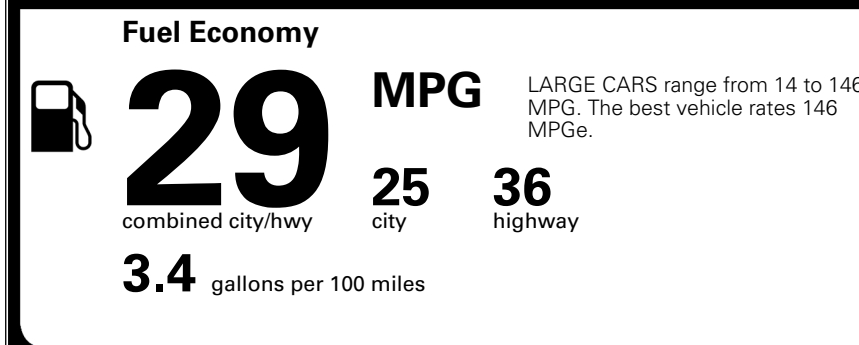

EPA DOT Fuel Economy and Environment

Gasoline Vehicle

You save $0
in fuel costs over 5 years compared to the average new vehicle.

Annual fuel cost $1,700