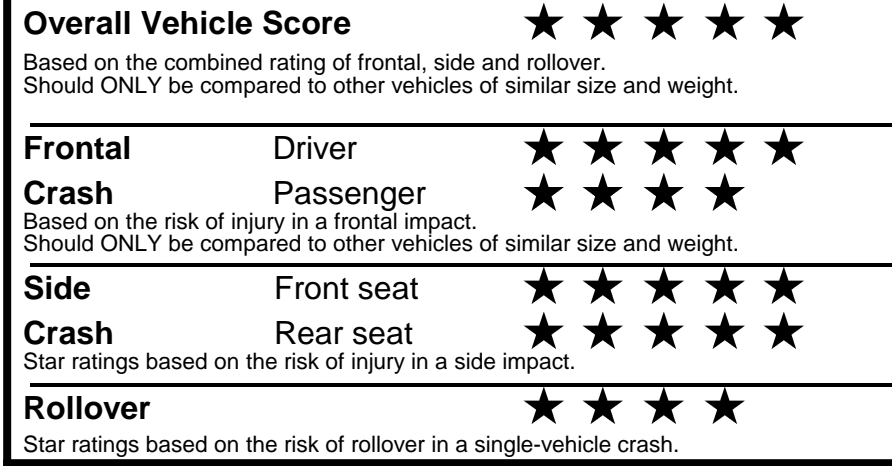

GOVERNMENT 5-STAR SAFETY RATINGS

PARTS CONTENT INFORMATION

FOR VEHICLES IN THIS CAR LINE U.S./CANADIAN PARTS CONTENT: 0 %

MAJOR SOURCES OF FOREIGN PARTS: KOREA: 90%

NOTE: PARTS CONTENT DOES NOT INCLUDE FINAL ASSEMBLY, DISTRIBUTION, OR OTHER NON-PARTS COSTS.

FOR THIS VEHICLE FINAL ASSEMBLY POINT: HWASUNG, KOREA

COUNTRY OF ORIGIN ENGINE (MOTOR): KOREA

TRANSMISSION: KOREA

Star ratings range from 1 to 5 stars (★★★★★) with 5 being the highest.
Source: National Highway Traffic Safety Administration (NHTSA).
www.safercar.gov or 1-888-327-4236

Manufacturer's suggested retail price includes Manufacturer's recommended pre-delivery service. License and title fees, state and local taxes and other dealer installed options and accessories are not included in the manufacturer's suggested retail price.