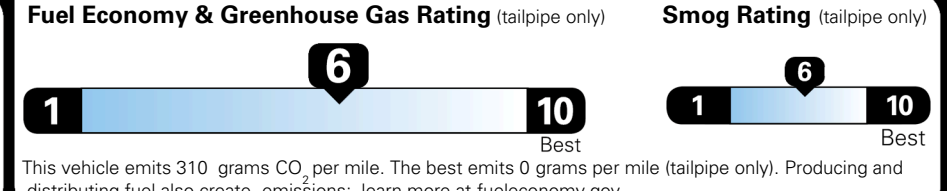

\$ 29,955.00

EPA DOT Fuel Economy and Environment

Gasoline Vehicle

You save \$0
 in fuel costs over 5 years compared to the average new vehicle.

Annual fuel cost \$1,700

Actual results will vary for many reasons, including driving conditions and how you drive and maintain your vehicle. The average new vehicle gets 29 MPG and costs \$8,500 to fuel over 5 years. Cost estimates are based on 15,000 miles per year at \$ 3.30 per gallon. MPGe is miles per gasoline gallon equivalent. Vehicle emissions are a significant cause of climate change and smog.