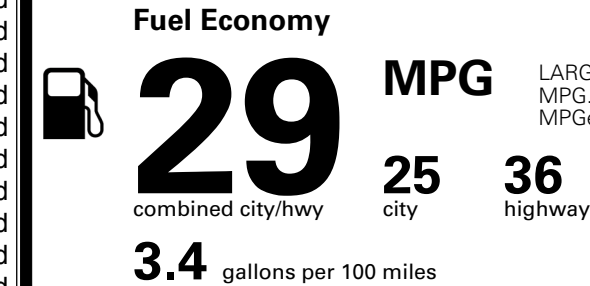

MSRP INCLUDING OPTIONS

\$ 31,455.00

INLAND FREIGHT AND HANDLING

\$ 1,195.00

TOTAL MANUFACTURER'S SUGGESTED RETAIL PRICE ▶

\$ 32,650.00

TOTAL ADDITIONAL WEIGHT: 21.8

EPA DOT Fuel Economy and Environment

LARGE CARS range from 14 to 146 MPG. The best vehicle rates 146 MPGe.

You save \$0
 in fuel costs over 5 years compared to the average new vehicle.

Annual fuel cost \$1,700

\$495.00
 \$2,200.00

Fuel Economy & Greenhouse Gas Rating (tailpipe only)