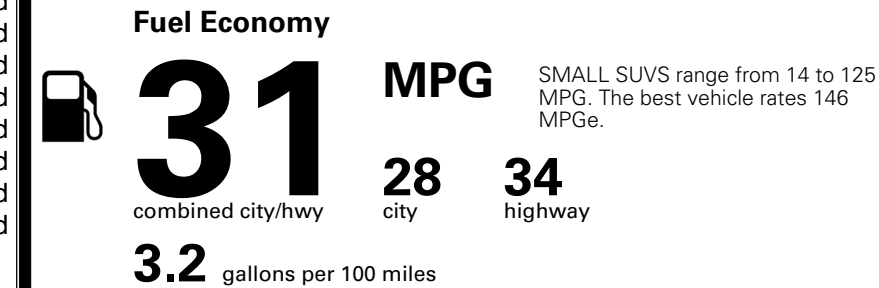

EPA DOT Fuel Economy and Environment

Gasoline Vehicle

You save \$500
 in fuel costs over 5 years compared to the average new vehicle.

Annual fuel cost \$1,600

Actual results will vary for many reasons, including driving conditions and how you drive and maintain your vehicle. The average new vehicle gets 29 MPG and costs \$8,500 to fuel over 5 years. Cost estimates are based on 15,000 miles per year at \$ 3.30 per gallon. MPGe is miles per gasoline gallon equivalent. Vehicle emissions are a significant cause of climate change and smog.