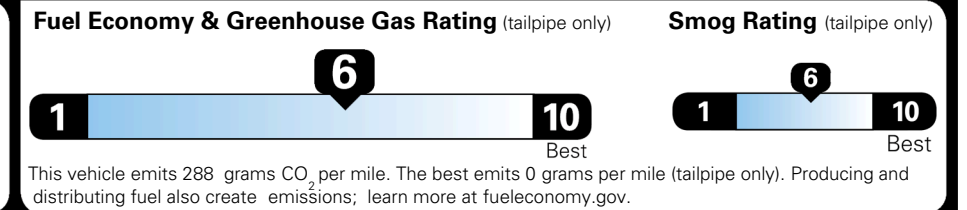

EPA DOT Fuel Economy and Environment

Gasoline Vehicle

You save \$500
 in fuel costs over 5 years compared to the average new vehicle.

Annual fuel cost \$1,600

Actual results will vary for many reasons, including driving conditions and how you drive and maintain your vehicle. The average new vehicle gets 29 MPG and costs \$8,500 to fuel over 5 years. Cost estimates are based on 15,000 miles per year at \$ 3.30 per gallon. MPGe is miles per gasoline gallon equivalent. Vehicle emissions are a significant cause of climate change and smog.