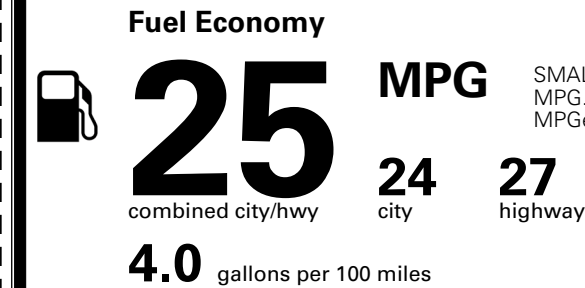

## EPA DOT Fuel Economy and Environment

Gasoline Vehicle

SMALL SUVs range from 14 to 125 MPG. The best vehicle rates 146 MPGe.

You spend  
**\$1,500**  
 more in fuel costs  
 over 5 years  
 compared to the  
 average new vehicle.