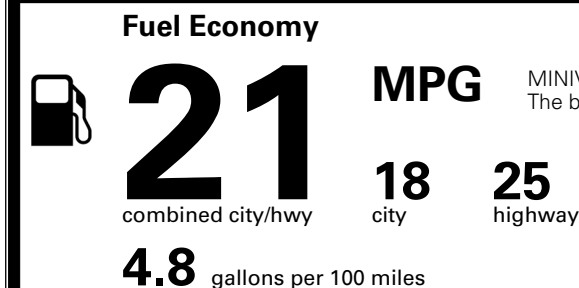

EPA DOT Fuel Economy and Environment

Gasoline Vehicle

MINIVANS range from 20 to 83 MPG. The best vehicle rates 146 MPGe.

You spend $3,250 more in fuel costs over 5 years compared to the average new vehicle.

Annual fuel cost **$2,350**