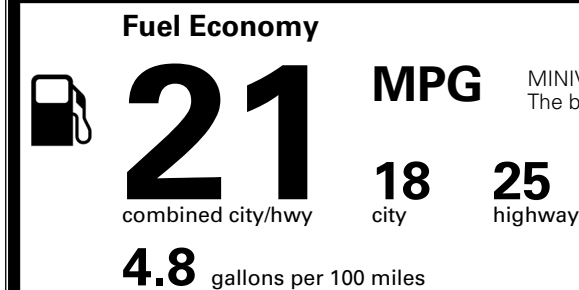

EPA DOT Fuel Economy and Environment

Gasoline Vehicle

MINIVANS range from 20 to 83 MPG. The best vehicle rates 146 MPGe.

You spend $3,250 more in fuel costs over 5 years compared to the average new vehicle.

Annual fuel cost **$2,350**