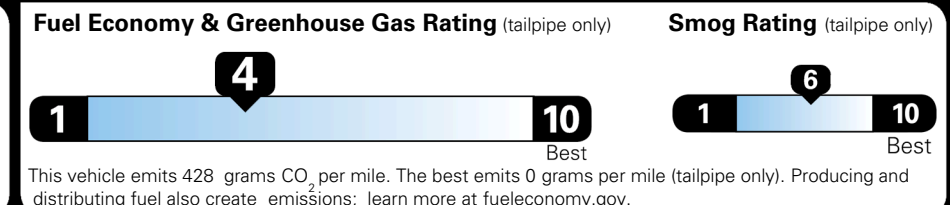

Actual results will vary for many reasons, including driving conditions and how you drive and maintain your vehicle. The average new vehicle gets 29 MPG and costs $8,500 to fuel over 5 years. Cost estimates are based on 15,000 miles per year at $ 3.30 per gallon. MPGe is miles per gasoline gallon equivalent. Vehicle emissions are a significant cause of climate change and smog.

fueleconomy.gov

Calculate personalized estimates and compare vehicles

GOVERNMENT 5-STAR SAFETY RATINGS

PARTS CONTENT INFORMATION

Overall Vehicle Score		Not Rated
Frontal	Driver	★★★★★
Crash	Passenger	★★★★
Side	Front seat	Not Rated
Crash	Rear seat	Not Rated
Rollover		★★★★

Star ratings range from 1 to 5 stars (★★★★★) with 5 being the highest. Source: National Highway Traffic Safety Administration (NHTSA). www.safercar.gov or 1-888-327-4236

Manufacturer's suggested retail price includes Manufacturer's recommended pre-delivery service. License and title fees, state and local taxes and other dealer installed options and accessories are not included in the manufacturer's suggested retail price.

FOR VEHICLES IN THIS CAR LINE U.S./CANADIAN PARTS CONTENT: 2 %

MAJOR SOURCES OF FOREIGN PARTS: KOREA: 95%

NOTE: PARTS CONTENT DOES NOT INCLUDE FINAL ASSEMBLY, DISTRIBUTION, OR OTHER NON-PARTS COSTS.

FOR THIS VEHICLE FINAL ASSEMBLY POINT: GWANGMYEONG, KOREA

COUNTRY OF ORIGIN
ENGINE (MOTOR): KOREA
TRANSMISSION: KOREA