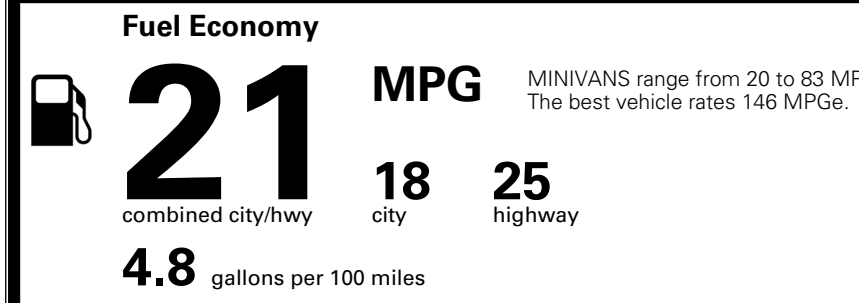

\$495.00
 \$315.00
 \$65.00
 \$130.00

MSRP INCLUDING OPTIONS

\$ 42,595.00

INLAND FREIGHT AND HANDLING

\$ 1,545.00

TOTAL MANUFACTURER'S SUGGESTED RETAIL PRICE ▶

\$ 44,140.00

TOTAL ADDITIONAL WEIGHT: 14.4

EPA DOT Fuel Economy and Environment

Gasoline Vehicle

You spend **\$3,250** more in fuel costs over 5 years compared to the average new vehicle.

Annual fuel cost **\$2,350**

Actual results will vary for many reasons, including driving conditions and how you drive and maintain your vehicle. The average new vehicle gets 29 MPG and costs \$8,500 to fuel over 5 years. Cost estimates are based on 15,000 miles per year at \$ 3.30 per gallon. MPGe is miles per gasoline gallon equivalent. Vehicle emissions are a significant cause of climate change and smog.