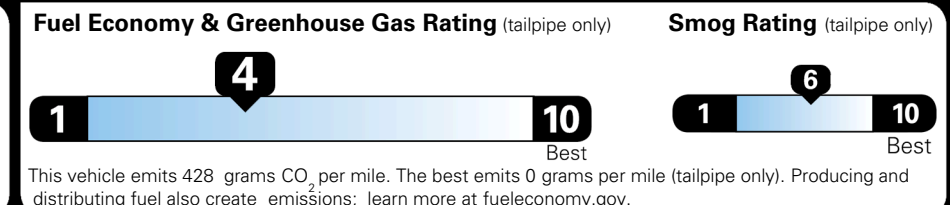

Actual results will vary for many reasons, including driving conditions and how you drive and maintain your vehicle. The average new vehicle gets 29 MPG and costs $8,500 to fuel over 5 years. Cost estimates are based on 15,000 miles per year at $ 3.30 per gallon. MPGe is miles per gasoline gallon equivalent. Vehicle emissions are a significant cause of climate change and smog.

fueleconomy.gov

Calculate personalized estimates and compare vehicles

GOVERNMENT 5-STAR SAFETY RATINGS

Overall Vehicle Score		Not Rated
Frontal	Driver	★★★★★
Crash	Passenger	★★★★
Side	Front seat	Not Rated
Crash	Rear seat	Not Rated
Rollover		★★★★

Based on the combined rating of frontal, side and rollover. Should ONLY be compared to other vehicles of similar size and weight.

Based on the risk of injury in a frontal impact. Should ONLY be compared to other vehicles of similar size and weight.

Star ratings based on the risk of injury in a side impact.

Star ratings based on the risk of rollover in a single-vehicle crash.

Star ratings range from 1 to 5 stars (★★★★★) with 5 being the highest.
Source: National Highway Traffic Safety Administration (NHTSA).
www.safercar.gov or 1-888-327-4236

Manufacturer's suggested retail price includes Manufacturer's recommended pre-delivery service. License and title fees, state and local taxes and other dealer installed options and accessories are not included in the manufacturer's suggested retail price.

PARTS CONTENT INFORMATION

FOR VEHICLES IN THIS CAR LINE U.S./CANADIAN PARTS CONTENT: 2 %

MAJOR SOURCES OF FOREIGN PARTS: KOREA: 95%

NOTE: PARTS CONTENT DOES NOT INCLUDE FINAL ASSEMBLY, DISTRIBUTION, OR OTHER NON-PARTS COSTS.

FOR THIS VEHICLE FINAL ASSEMBLY POINT: GWANGMYEONG, KOREA

COUNTRY OF ORIGIN ENGINE (MOTOR):

TRANSMISSION: KOREA