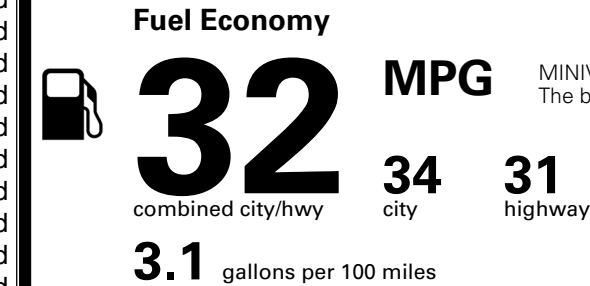

\$495.00
 \$120.00
 \$285.00
 \$65.00

MSRP INCLUDING OPTIONS

\$ 44,555.00

INLAND FREIGHT AND HANDLING

\$ 1,545.00

TOTAL MANUFACTURER'S SUGGESTED RETAIL PRICE ▶

\$ 46,100.00

TOTAL ADDITIONAL WEIGHT: 15.6

EPA DOT Fuel Economy and Environment

Gasoline Vehicle

MINIVANS range from 20 to 83 MPG.
 The best vehicle rates 146 MPGe.

You save \$750
 in fuel costs
 over 5 years
 compared to the
 average new vehicle.