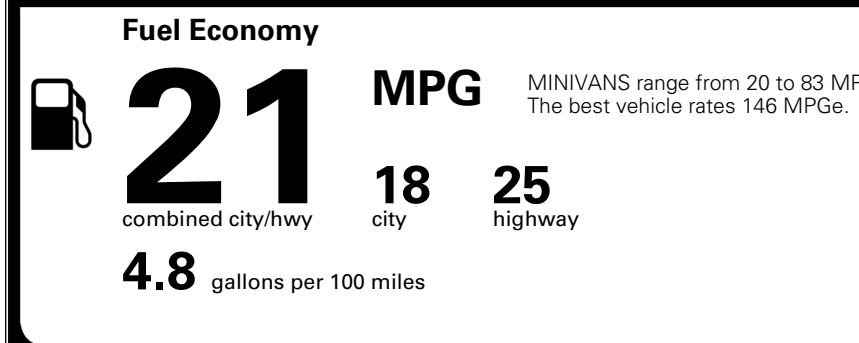

INLAND FREIGHT AND HANDLING \$ 1,495.00

TOTAL MANUFACTURER'S SUGGESTED RETAIL PRICE ▶ \$ 49,430.00

TOTAL ADDITIONAL WEIGHT: 15.3

EPA DOT Fuel Economy and Environment

Gasoline Vehicle

You spend \$3,250 more in fuel costs over 5 years compared to the average new vehicle.