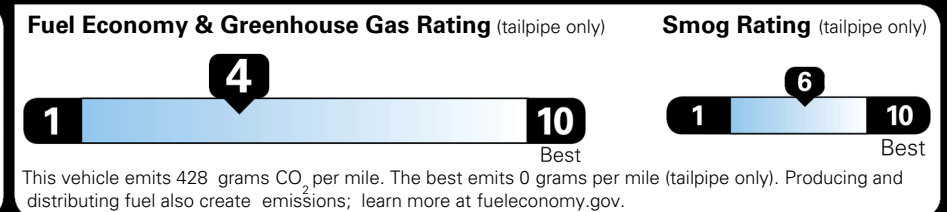

Actual results will vary for many reasons, including driving conditions and how you drive and maintain your vehicle. The average new vehicle gets 29 MPG and costs $8,500 to fuel over 5 years. Cost estimates are based on 15,000 miles per year at $ 3.30 per gallon. MPGe is miles per gasoline gallon equivalent. Vehicle emissions are a significant cause of climate change and smog.

fueleconomy.gov
Calculate personalized estimates and compare vehicles

Smartphone QR Code

GOVERNMENT 5-STAR SAFETY RATINGS

Overall Vehicle Score	Not Rated
Based on the combined rating of frontal, side and rollover. Should ONLY be compared to other vehicles of similar size and weight.	
Frontal	Driver ★ ★ ★ ★ ★
Crash	Passenger ★ ★ ★ ★
Based on the risk of injury in a frontal impact. Should ONLY be compared to other vehicles of similar size and weight.	
Side	Front seat Not Rated
Crash	Rear seat Not Rated
Star ratings based on the risk of injury in a side impact.	
Rollover	★ ★ ★ ★
Star ratings based on the risk of rollover in a single-vehicle crash.	

Star ratings range from 1 to 5 stars (★★★★★) with 5 being the highest. Source: National Highway Traffic Safety Administration (NHTSA). www.safercar.gov or 1-888-327-4236

Manufacturer's suggested retail price includes Manufacturer's recommended pre-delivery service. License and title fees, state and local taxes and other dealer installed options and accessories are not included in the manufacturer's suggested retail price.

PARTS CONTENT INFORMATION

FOR VEHICLES IN THIS CAR LINE U.S./CANADIAN PARTS CONTENT: 2 %

MAJOR SOURCES OF FOREIGN PARTS: KOREA: 95%

NOTE: PARTS CONTENT DOES NOT INCLUDE FINAL ASSEMBLY, DISTRIBUTION, OR OTHER NON-PARTS COSTS.

FOR THIS VEHICLE FINAL ASSEMBLY POINT: GWANGMYEONG, KOREA

COUNTRY OF ORIGIN ENGINE (MOTOR): KOREA
TRANSMISSION: KOREA

*Additional terms and conditions apply.
**Kia Connect may be currently unavailable for some Model Year 2022 and newer vehicles sold or purchased in Massachusetts; please see owners.kia.com for more information.
NOTE: When you purchase this vehicle, Kia America, Inc. collects personal information you provide to the dealership. For information on our collection and use of personal information and your rights, please see our Privacy Policy on www.kia.com.